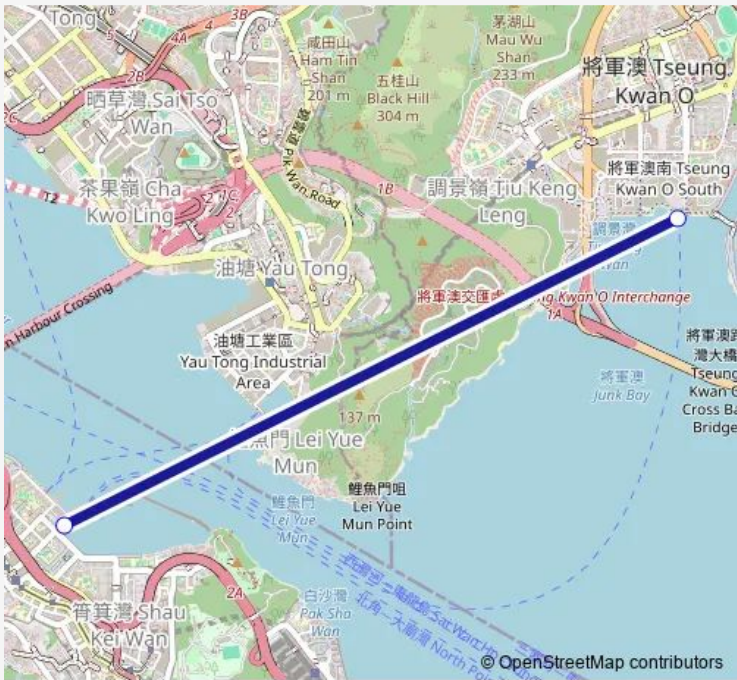

Ferry Tseung Kwan O (South) - SAI WAN HO

[Go to website](#)

Direction
 Tseung Kwan O (South) Landing — Shau Kei Wan Typhoon Shelter Landing No. 10
 2 stops
[Open route schedule](#)

- Tseung Kwan O (South) Landing
- Shau Kei Wan Typhoon Shelter Landing No. 10

Route schedule
 Tseung Kwan O (South) Landing — Shau Kei Wan Typhoon Shelter Landing No. 10

Monday	08:00-17:45
Tuesday	08:00-17:45
Wednesday	08:00-17:45
Thursday	08:00-17:45
Friday	08:00-17:45
Saturday	08:00-18:45
Sunday	08:00-18:45

Route info
 Direction: Tseung Kwan O (South) Landing
 Stops: 2
 Trip Duration: 0 hour 20 min

Direction

Shau Kei Wan Typhoon Shelter Landing No. 10 — Tseung Kwan O (South) Landing

2 stops

[Open route schedule](#)

Route info

Direction: Shau Kei Wan Typhoon Shelter Landing No. 10

Stops: 2

Trip Duration: 0 hour 20 min

Ferry time schedules and route maps are available in an offline PDF at busmaps.com. Use the busmaps.com website to see live bus times, train schedule or subway schedule, and step-by-step directions for all public transit in Grand Promenade