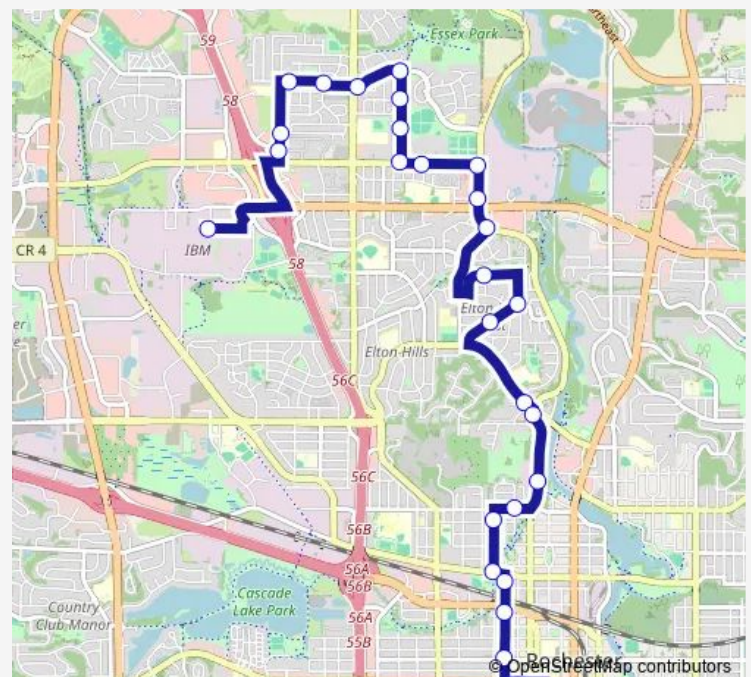

West River Pkwy Northwest and 38th St. Northwest

West River Pkwy Northwest and 9th Avenue Northwest

7th Avenue Northwest and 31st St. Northwest

4th Avenue Northwest and Zumbro Drive Northwest

Zumbro Dr. Northwest and 27th St. Northwest

Elton Hills Drive Northwest and Viking Drive Northwest

3rd Avenue Northwest and Elton Hills Drive Northwest

Route schedule

IBM Bldg 33rd — Center St. West and 6th Avenue Northwest

Monday 05:07-18:44

Tuesday 05:07-18:44

Wednesday 05:07-18:44

Thursday 05:07-18:44

Friday 05:07-18:44

Saturday —

Sunday —

Route info

Direction: IBM Bldg 33rd

Stops: 26

Trip Duration: 0 hour 31 min

411 SB — Route 411 Southbound

Along 3rd Avenue Northwest and 1000 North of 14th St.
Northwest

14th St. Northwest and 5th Avenue Northwest Westbound

7th Avenue Northwest and 12th St. Northwest