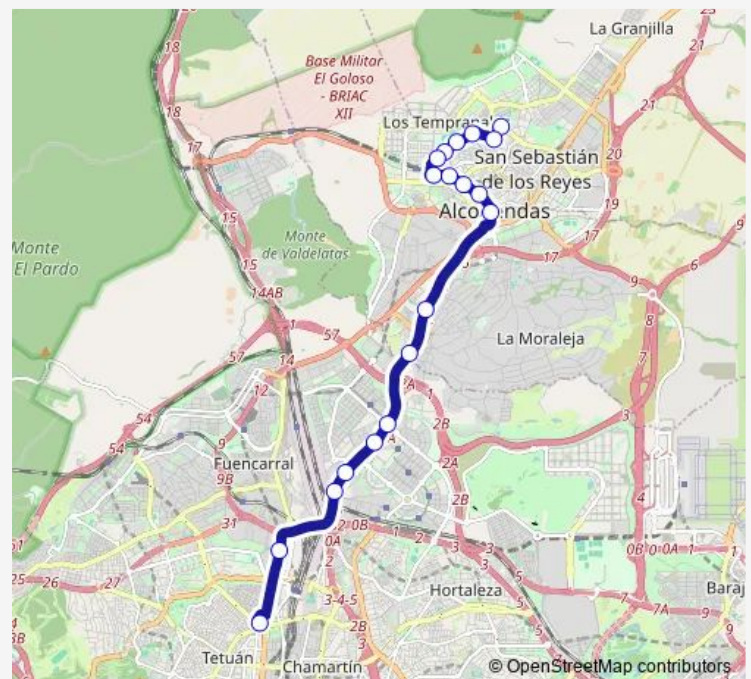

### Route schedule

Pza.Universidad Popular-Est.Baunatal — Intercambiador DE Plaza Castilla

Monday 04:00-21:25

Tuesday 04:00-21:25

Wednesday 04:00-21:25

Thursday 04:00-21:25

Friday 04:00-21:25

Saturday 04:20-21:00

### Route info

Direction: Pza.Universidad Popular-Est.Baunatal

Stops: 19

Trip Duration: 0 hour 50 min