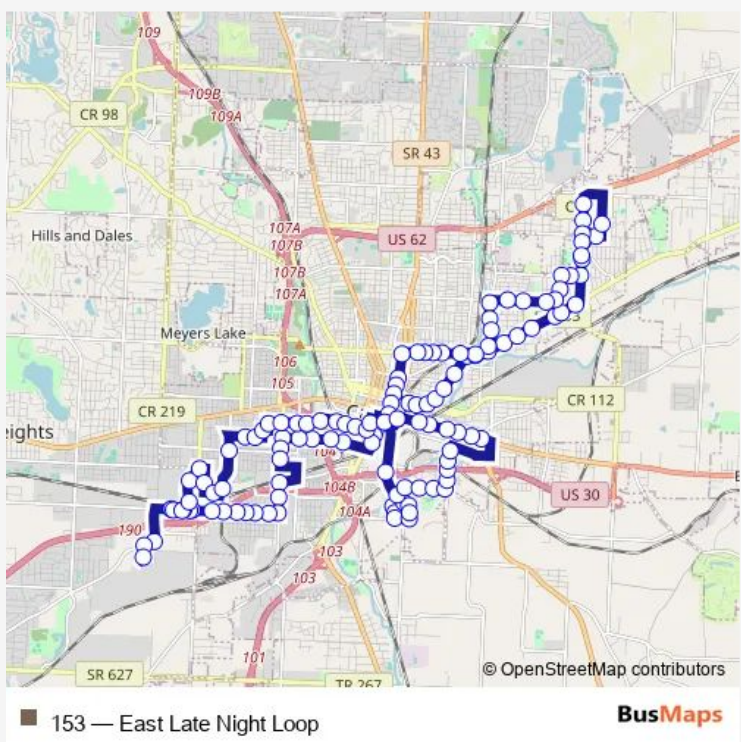

**Bus 153 East Late Night Loop**

[Go to website](#)

**Direction**  
 Cornerstone Transit Center — Cornerstone Transit Center  
 125 stops  
[Open route schedule](#)

- Cornerstone Transit Center
- Cherry AVE SE AND Route 30
- Alan Page DR AND Cherry AVE Se
- Alan Page DR AND Sommerset AVE Se
- Sommerset AVE AND Kingston DR Se
- Sommerset AVE AND 17th ST Se
- Cherry AVE AND Gateway Blvd Se
- Gateway Blvd SE 1500 Block
- Gateway Blvd SE 1700 Block
- Sarta
- Cherry AVE AND Sherrick RD Se
- Sherrick RD AND Wilber Allen JR AVE Se
- Sherrick RD AND Gonder AVE Se
- Sherrick RD AND Rennick CT Se
- Sherrick RD AND Warner RD Se
- Warner RD AND 13th ST Se
- Warner RD AND 11th ST Se
- Warner RD SE 900 Block
- Warner RD AND 5TH ST Se
- E Tuscarawas ST AND Monroe AVE Ne
- E Tuscarawas ST AND Hartford AVE Ne

Route schedule  
 Cornerstone Transit Center — Cornerstone Transit Center

Monday	21:45-00:45 <sup>+1</sup>
Tuesday	21:45-00:45 <sup>+1</sup>
Wednesday	21:45-00:45 <sup>+1</sup>
Thursday	21:45-00:45 <sup>+1</sup>
Friday	21:45-00:45 <sup>+1</sup>
Saturday	21:45-00:45 <sup>+1</sup>
Sunday	—

Route info  
 Direction: Cornerstone Transit Center  
 Stops: 125  
 Trip Duration: 1 hour 25 min

E Tuscarawas ST AND Grant CT Ne

E Tuscarawas ST AND 2ND ST Ne

E Tuscarawas ST AND Rowland AVE Ne

E Tuscarawas ST AND WC Henderson AVE Ne

6TH ST AND Shorb AVE Sw

6TH ST AND High AVE Sw

6TH ST AND Cleveland AVE Sw

Cleveland AVE AND 4TH ST Sw

3RD ST AND Walnut AVE Se

Cornerstone Transit Center

153 Bus time schedules and route maps are available in an offline PDF at [busmaps.com](http://busmaps.com). Use the [busmaps.com](http://busmaps.com) website to see live bus times, train schedule or subway schedule, and step-by-step directions for all public transit in