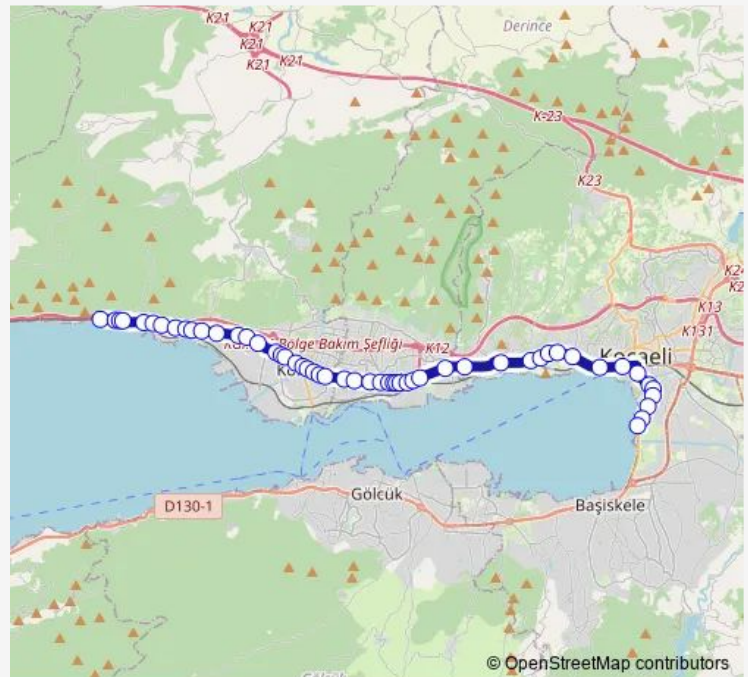

Saturday 07:28-16:54

Sunday 10:00-17:05

Route info

Direction: KÖRFEZ DEPOLAMA ALANI 1

Stops: 52

Trip Duration: 0 hour 41 min

153 — Bölge Trafik-Sanayi

BusMaps