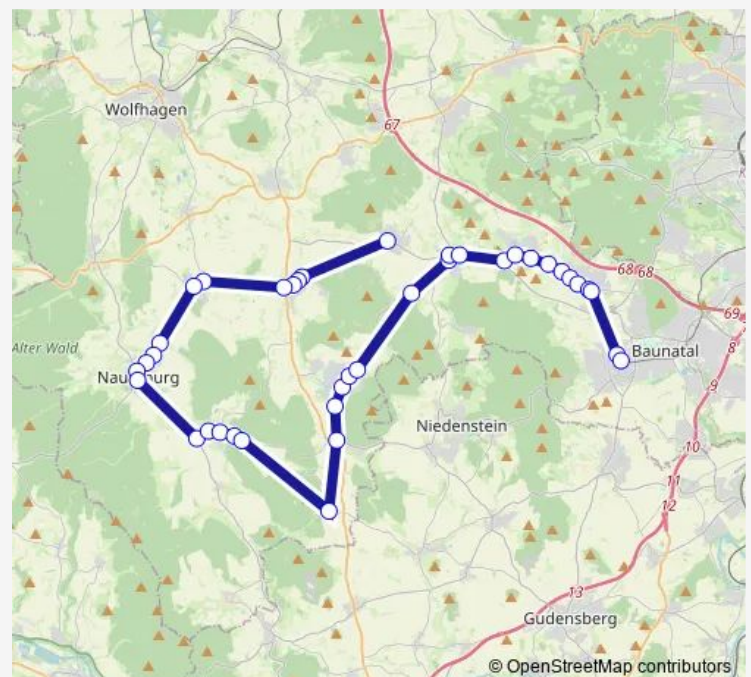

Bad Emstal-Sand Industriestraße

Bad Emstal-Sand Am Hang

Bad Emstal-Sand Rathaus

Bad Emstal-Sand Bergstraße

Bad Emstal-Merxhausen Klinik

Route schedule

Baunatal-Großenritte Bahnhof — Schauenburg-Martin-
hagen Sportplatz

Monday 04:58-23:36

Tuesday 04:58-23:36

Wednesday 04:58-23:36

Thursday 04:58-23:36

Friday 04:58-23:36

Saturday 06:46-23:36

Sunday 08:36-23:36

Route info

Direction: Baunatal-Großenritte Bahnhof

Stops: 39

Trip Duration: 1 hour 6 min

Bad Emstal-Riede

Naumburg-Elbenberg Altenheim Hahn

Naumburg-Elbenberg Am Berg

Naumburg-Elbenberg Mitte

Naumburg-Elbenberg Brücke

Thursday 04:37-23:36

Friday 04:37-23:36

Saturday 07:21-23:36

Sunday 07:36-23:36

Route info

Direction: Schauenburg-Martinshagen Sportplatz

Stops: 38

Trip Duration: 1 hour 4 min