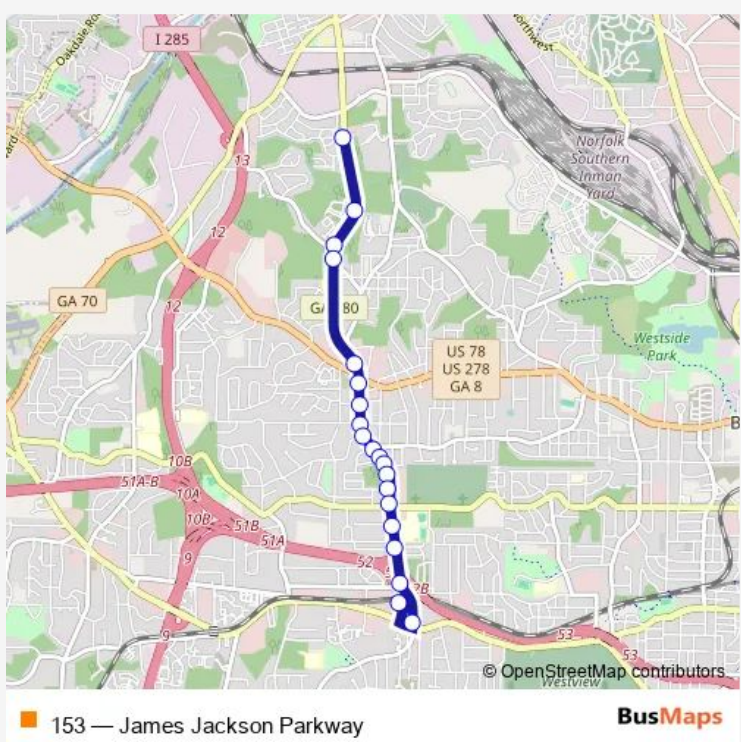

**Bus 153 James Jackson Parkway**

[Go to website](#)

**Direction**  
 James Jackson Pkwy @ James Jackson Ct — Hamilton E Holmes Station - BUS Loop  
 20 stops  
[Open route schedule](#)

- James Jackson Pkwy @ James Jackson Ct
- JAMES JACKSON PKWY NW @ CREEKSIDE DR NW
- James Jackson Pkwy @ Northwest Dr
- JAMES JACKSON PKWY NW @ NORTHWEST DR NW
- James Jackson Pkwy @ Hightower Rd
- Hamilton E Holmes DR NW @ Donald L Hollowell Pkwy
- Hamilton E Holmes DR NW @ Washington
- Hamilton E Holmes DR NW @ Oldknow DR NW
- Hamilton E Holmes DR @ Baker Ridge Dr
- Hamilton E Holmes DR NW @ Baker RD NW
- Hamilton E Holmes DR NW @ Renfro DR N
- Hamilton E Holmes DR NW @ Ryne ST Nw
- Hamilton E Holmes DR @ Santa Barbara
- Hamilton E Holmes DR @ Santa Barbara
- Hamilton E Holmes DR NW @ Collier Dr
- Hamilton E Holmes DR NW @ Hightower Ct
- Hamilton E Holmes DR NW @ Godfrey Dr
- Hamilton E Holmes DR NW @ Burton RD Nw
- Hamilton E Holmes @ Martin L King JR Dr
- Hamilton E Holmes Station - BUS Loop

**Route schedule**  
 James Jackson Pkwy @ James Jackson Ct — Hamilton E Holmes Station - BUS Loop

Monday	05:01-00:31 <sup>+1</sup>
Tuesday	05:01-00:31 <sup>+1</sup>
Wednesday	05:01-00:31 <sup>+1</sup>
Thursday	05:01-00:31 <sup>+1</sup>
Friday	05:01-00:31 <sup>+1</sup>
Saturday	05:31-00:31 <sup>+1</sup>
Sunday	05:31-00:31 <sup>+1</sup>

**Route info**  
 Direction: James Jackson Pkwy @ James Jackson Ct  
 Stops: 20  
 Trip Duration: 0 hour 14 min

## Route info

Direction: Hamilton E Holmes Station - BUS Loop

Stops: 33

Trip Duration: 0 hour 20 min

NORTHWEST DR @ BOLTON RD

Bolton RD NW @ Parrott Ave

Bolton RD @ REY St

Bolton RD NW @ SAM St