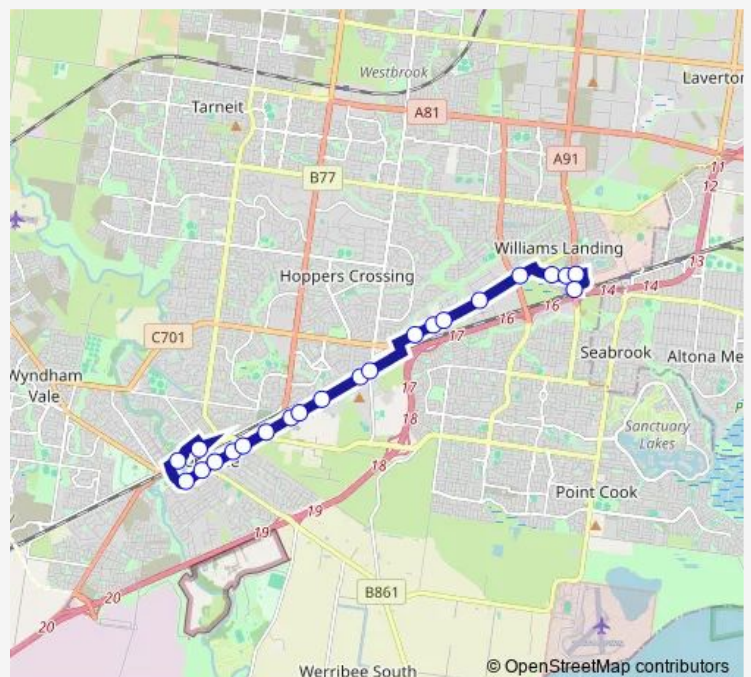

Bus 153 Werribee Station - Williams Landing Station

[Go to website](#)

Direction

Williams Landing Station (Williams Landing) — Werribee Station/Manly St (Werribee)

20 stops

[Open route schedule](#)

- Williams Landing Station (Williams Landing)
- Overton Rd/Kendall St (Williams Landing)
- Ross St/Overton Rd (Williams Landing)
- Forsyth Rd/Ashcroft Ave (Williams Landing)
- Graham Ct/Old Geelong Rd (Hoppers Crossing)
- 212 Old Geelong Rd (Hoppers Crossing)
- 184 Old Geelong Rd (Hoppers Crossing)
- 108 Old Geelong Rd (Hoppers Crossing)
- Hoppers Crossing Station/Princess Hwy (Hoppers Crossing)
- Werribee Mercy Hospital/Princes Hwy (Werribee)
- Frederick Ct/Princes Hwy (Werribee)
- Derrimut Rd/Princes Hwy (Werribee)
- Sneydes Rd/Princes Hwy (Werribee)
- Wattle Ave/Princes Hwy (Werribee)
- Tower Rd/Princes Hwy (Werribee)
- Werribee RSL/Synnot St (Werribee)
- Bridge St/Synnot St (Werribee)
- Wedge St/Synnot St (Werribee)
- Wedge St/Cottrell St (Werribee)
- Werribee Station/Manly St (Werribee)

Route schedule

Williams Landing Station (Williams Landing) — Werribee Station/Manly St (Werribee)

Monday	05:34-21:17
Tuesday	05:34-21:17
Wednesday	05:34-21:17
Thursday	05:34-21:17
Friday	05:34-21:17
Saturday	07:01-18:55
Sunday	07:01-18:55

Route info

Direction: Williams Landing Station (Williams Landing)

Stops: 20

Trip Duration: 0 hour 32 min

153 — Werribee Station - Williams Landing Station

Direction

Werribee Station/Manly St (Werribee) — Williams Landing Station (Williams Landing)

22 stops

[Open route schedule](#)

Werribee Station/Manly St (Werribee)

Wedge St/Cottrell St (Werribee)

Wedge St/Synnot St (Werribee)

Bridge St/Synnot St (Werribee)

Werribee RSL/Synnot St (Werribee)

Tower Rd/Princes Hwy (Werribee)