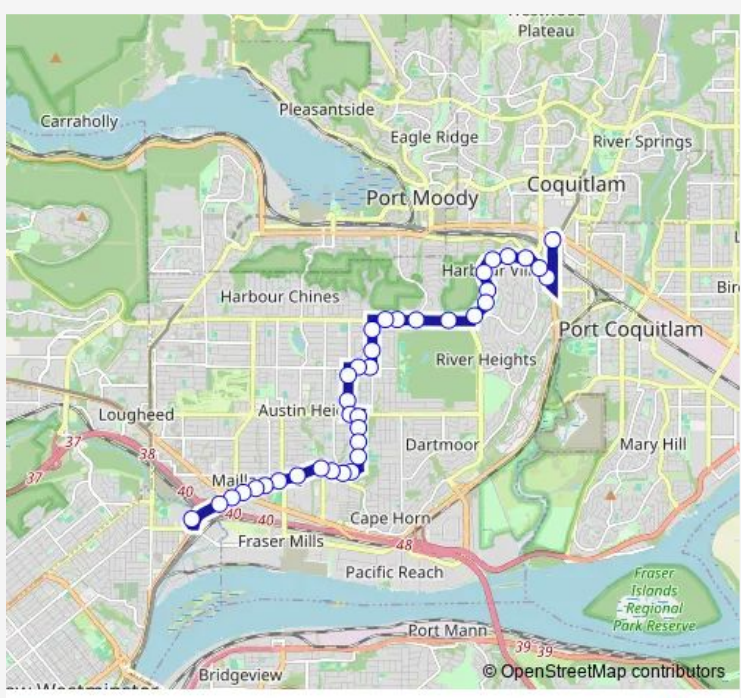

Bus 153 Coquitlam Central Station/Braid Station

[Go to website](#)

Direction
 Coquitlam Central Station @ Bay 12 — Braid Station @ Bay 1
 37 stops
[Open route schedule](#)

- Coquitlam Central Station @ Bay 12
- Westbound Dewdney Trunk Rd @ Lougheed Hwy
- Westbound Dewdney Trunk Rd @ Norman Ave
- Westbound Mariner Way @ Dewdney Trunk Rd
- Westbound Mariner Way @ Dolphin St
- Westbound Mariner Way @ Windward Dr
- Southbound Mariner Way @ Hawser Ave
- Southbound Mariner Way @ Daybreak Ave
- Southbound Mariner Way @ 2900 Block
- Southbound Mariner Way @ Lighthouse Court
- Westbound Como Lake Ave @ 2500 Block
- Westbound Como Lake Ave @ Seymour Dr
- Westbound Como Lake Ave @ Thermal Dr
- Westbound Como Lake Ave @ Custer Court
- Southbound Linton St @ Regan Ave
- Southbound Linton St @ Walnut Cres
- Westbound Foster Ave @ Linton St
- Westbound Foster Ave @ 1700 Block
- Southbound Poirier St @ Winslow Ave
- Southbound Poirier St @ King Albert Ave
- Eastbound Austin Ave @ Poirier St

Route schedule
 Coquitlam Central Station @ Bay 12 — Braid Station @ Bay 1

Monday	05:15-22:04
Tuesday	05:15-22:04
Wednesday	05:15-22:04
Thursday	05:15-22:04
Friday	05:15-22:04
Saturday	05:30-22:05
Sunday	07:00-22:00

Route info
 Direction: Coquitlam Central Station @ Bay 12
 Stops: 37
 Trip Duration: 0 hour 27 min

153 — Coquitlam Central Station/Braid Station **BusMaps**

Southbound Laurentian Cres @ Austin Ave

Southbound Laurentian Cres @ Dansey Ave

Direction: Braid Station @ Bay 4

Stops: 35

Trip Duration: 0 hour 21 min

Eastbound Como Lake Ave @ Thermal Dr

Eastbound Como Lake Ave @ Seymour Dr

Eastbound Como Lake Ave @ Baker Dr

Eastbound Como Lake Ave @ 2500 Block