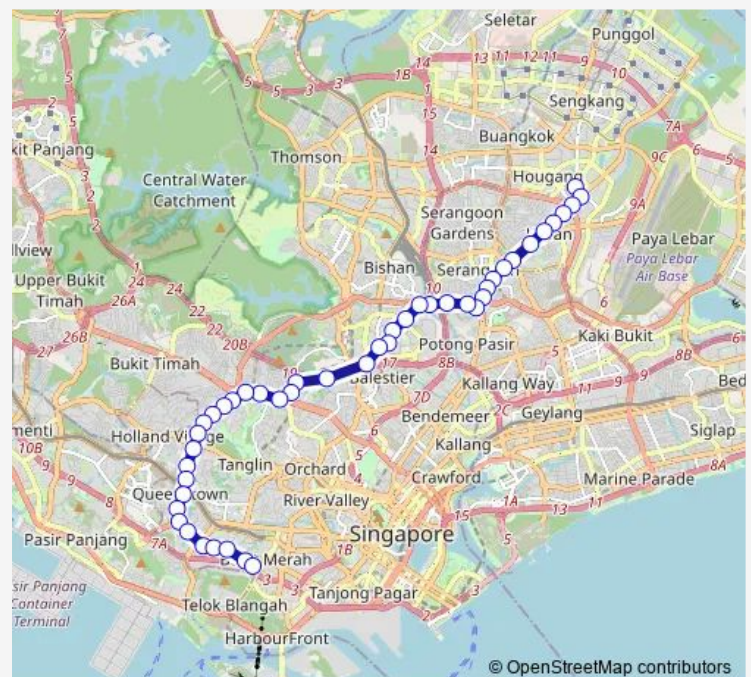

Thursday 05:30

Friday 05:30

Saturday 05:30

Sunday 05:30

Route info

Direction: Hougang Ctrl Int

Stops: 45

Trip Duration: 1 hour 21 min