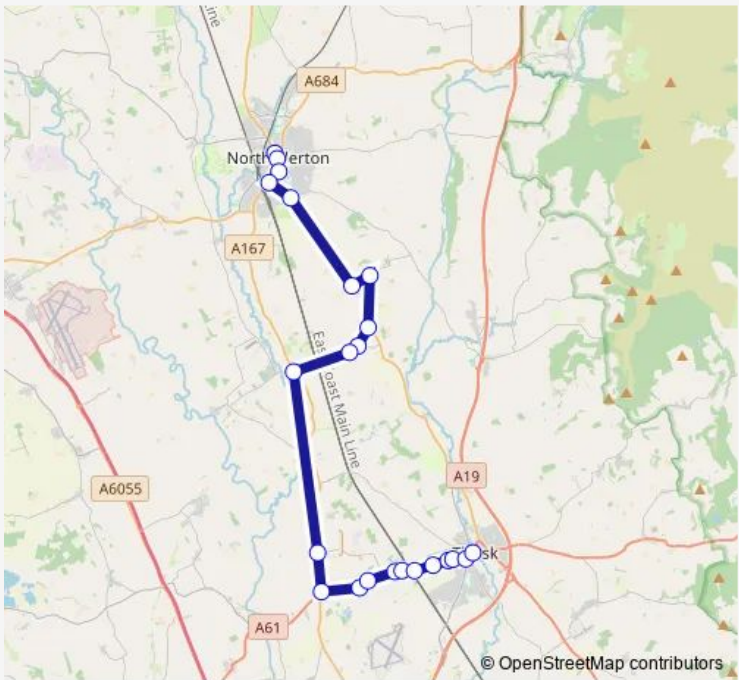

Bus 153 Thirsk - Northallerton

[Go to website](#)

Direction
 The Buck Inn — Market Place
 23 stops
[Open route schedule](#)

- The Buck Inn
- Town Hall
- Nags Head
- Court House
- St James Drive
- Thornton Le Beans A168 Jnt
- The Crosby
- Thornton-le-Moor Lane End
- North Riding Rise
- Black Swan
- Otterington Shorthorn
- Sandhutton Lane
- Busby Stoop Inn
- St Lawrence's Church
- County Primary School
- Manfield Terrace
- Carlton Close
- Railway Station
- Racecourse
- Racecourse
- Racecourse

153 — Thirsk - Northallerton **BusMaps**

Tesco Store

Market Place

Direction

Market Place — The Buck Inn

25 stops

[Open route schedule](#)

Market Place

Tesco Store

Racecourse

Racecourse

Racecourse

Railway Station

Carlton Close

Manfield Terrace

County Primary School

Thornton le Beans A168 Jnt

St James Drive

Racecourse Lane

South Parade

Post Office

Zetland Street

Friarage Hospital

The Buck Inn