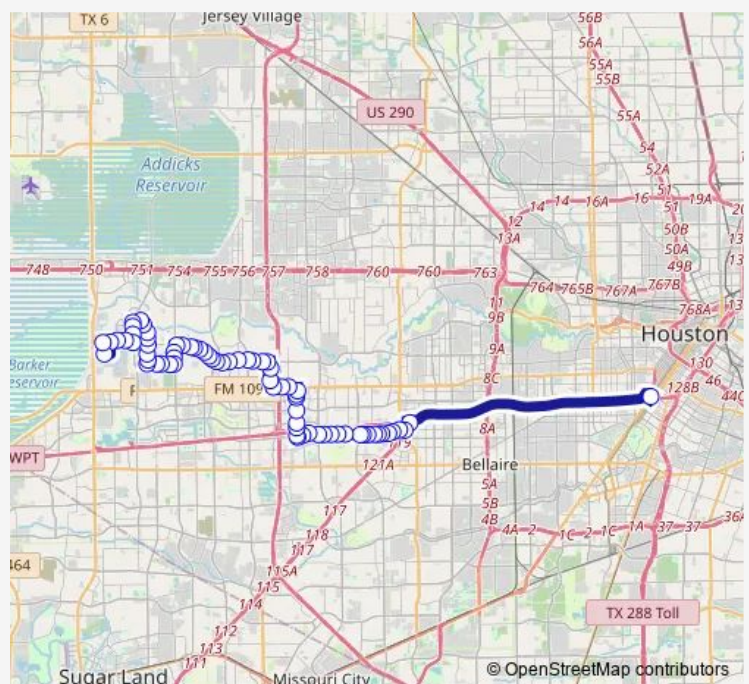

Harwin Dr @ Parkfront Dr

Harwin Dr @ Ranchester Dr

Ranchester Dr @ Harwin Dr

Route schedule

Wheeler Station (Bus) — Valedictorian Dr @ Briar Forest Dr

Monday 05:02-00:36⁺¹

Tuesday 05:02-00:36⁺¹

Wednesday 05:02-00:36⁺¹

Thursday 05:02-00:36⁺¹

Friday 05:02-00:36⁺¹

Saturday 05:02-00:32⁺¹

Sunday 05:02-00:32⁺¹

Route info

Direction: Wheeler Station (Bus)

Stops: 71

Trip Duration: 1 hour 11 min

153 — Harwin Express

Briarpark Dr @ Westoffice Dr

Briarpark Dr @ Westpark Dr

Briarpark Dr @ Richmond Ave

Briarpark Dr @ Meadowglen Ln

Briarpark Dr @ Meadowglen Ln

Briarpark Dr @ Westheimer Rd

Westheimer Rd @ Seagler Rd

Westheimer Rd @ Seagler Rd Mb

Westheimer Rd @ Rogerdale Rd

Cityplace Dr @ City West Blvd

City West Blvd @ Del Monte Dr

Briar Forest Dr @ Citywest Blvd

Briar Forest Dr @ Walnut Bend Ln

Briar Forest Dr @ Lakeside Estates