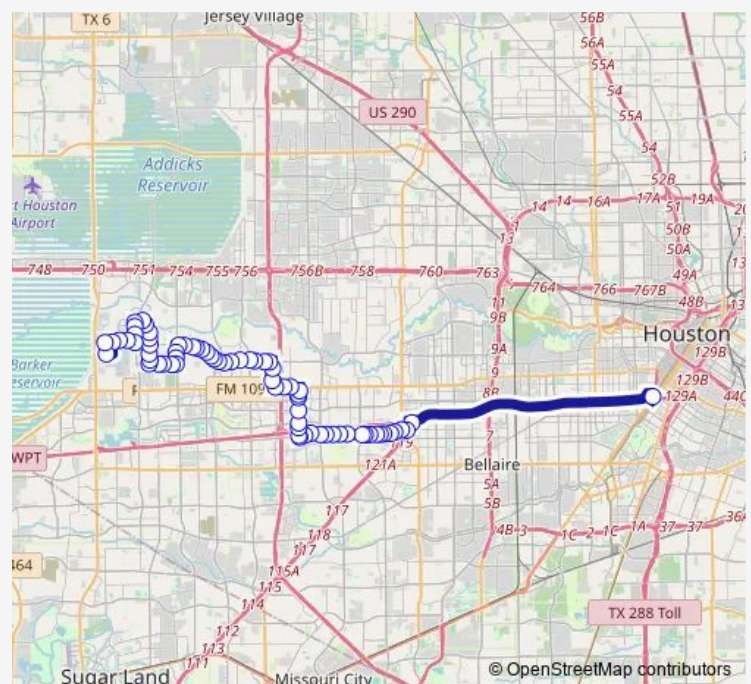

Harwin Dr @ Parkfront Dr

Harwin Dr @ Ranchester Dr

Ranchester Dr @ Harwin Dr

Route schedule

Wheeler Station (Bus) — Valedictorian Dr @ Briar Forest Dr

Monday 05:02-00:36⁺¹

Tuesday 05:02-00:36⁺¹

Wednesday 05:02-00:36⁺¹

Thursday 05:02-00:36⁺¹

Friday 05:02-00:36⁺¹

Saturday 05:02-00:32⁺¹

Sunday 05:02-00:32⁺¹

Route info

Direction: Wheeler Station (Bus)

Stops: 71

Trip Duration: 1 hour 16 min

153 — Harwin Express

Briarpark Dr @ Westoffice Dr

Briarpark Dr @ Westpark Dr

Briarpark Dr @ Richmond Ave

Briarpark Dr @ Meadowglen Ln

Briarpark Dr @ Meadowglen Ln

Briarpark Dr @ Westheimer Rd

Westheimer Rd @ Seagler Rd

Westheimer Rd @ Seagler Rd Mb

Westheimer Rd @ Rogerdale Rd

Cityplace Dr @ City West Blvd

City West Blvd @ Del Monte Dr

Briar Forest Dr @ Citywest Blvd

Briar Forest Dr @ Walnut Bend Ln

Briar Forest Dr @ Lakeside Estates