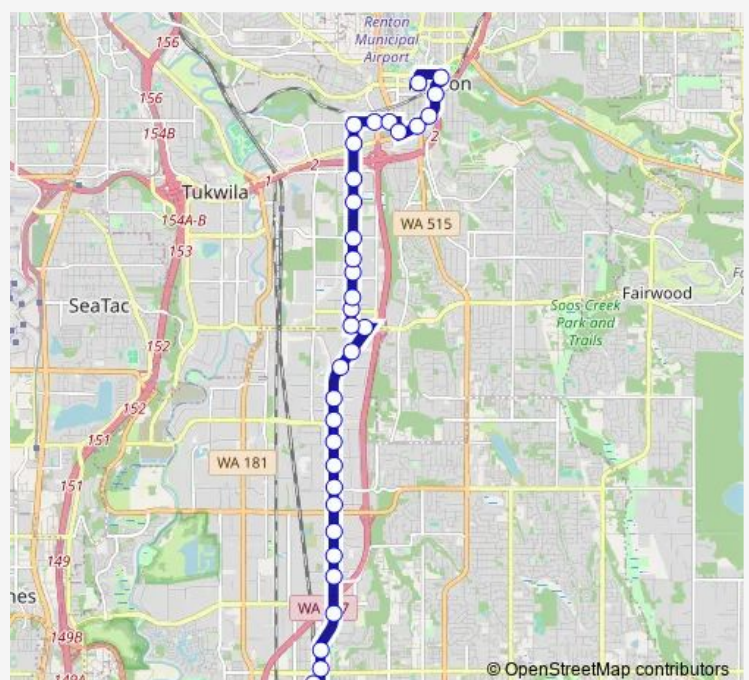

Lind Ave SW & SW 39th St

Lind Ave SW & SW 34th St

Lind Ave SW & SW 29th St

Route schedule

Kent Sounder Station - Bay 2 — Renton Transit Center - Bay 7

Monday 05:37-19:11

Tuesday 05:37-19:11

Wednesday —

Thursday 05:37-19:11

Friday 05:37-19:11

Saturday —

Sunday —

Route info

Direction: Kent Sounder Station - Bay 2

Stops: 34

Trip Duration: 0 hour 33 min

153

Lind Ave SW & SW 27th St

Lind Ave SW & SW 21st St

Lind Ave SW & SW 16th St

Lind Ave SW & SW Grady Way

Lind Ave SW & SW 7th St

SW 7th St & Hardie Ave Sw

S 7th St & Rainier Ave S

Friday 06:00-19:47

Saturday —

Sunday —

Route info

Direction: Renton Transit Center - Bay 7

Stops: 31

Trip Duration: 0 hour 31 min

84th Ave S & S 216th St