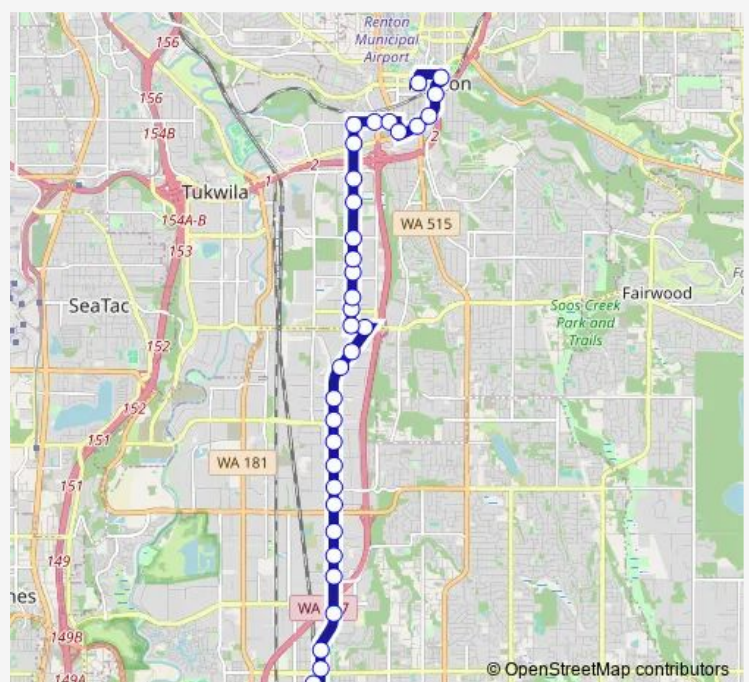

Lind Ave SW & SW 39th St

Lind Ave SW & SW 34th St

Lind Ave SW & SW 29th St

Route schedule

Kent Sounder Station - Bay 2 — Renton Transit Center - Bay 7

Monday 05:37-19:11

Tuesday 05:37-19:11

Wednesday —

Thursday 05:37-19:11

Friday 05:37-19:11

Saturday —

Sunday —

Route info

Direction: Kent Sounder Station - Bay 2

Stops: 34

Trip Duration: 0 hour 38 min

153

Lind Ave SW & SW 27th St

Lind Ave SW & SW 21st St

Lind Ave SW & SW 16th St

Lind Ave SW & SW Grady Way

Lind Ave SW & SW 7th St

SW 7th St & Hardie Ave Sw

S 7th St & Rainier Ave S

Friday 06:00-19:47

Saturday —

Sunday —

Route info

Direction: Renton Transit Center - Bay 7

Stops: 31

Trip Duration: 0 hour 37 min

84th Ave S & S 216th St