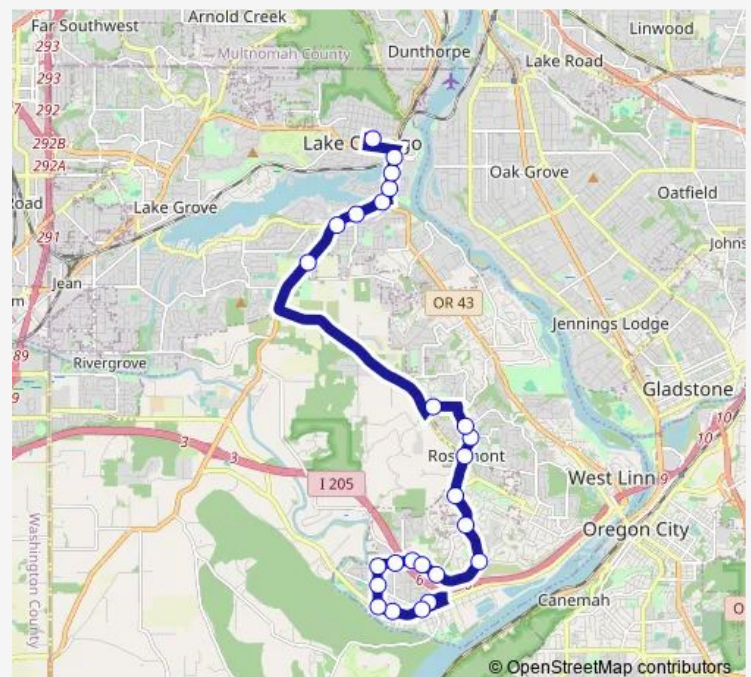

### Direction

8th Ave & 13th St — Lake Oswego Transit Center

25 stops

[Open route schedule](#)

8th Ave & 13th St

Willamette Falls Dr & 14th

Willamette Falls Dr & 19th St

Willamette Falls Dr & Ostman

### Route schedule

8th Ave & 13th St — Lake Oswego Transit Center

Monday 06:33-17:31

Tuesday 06:33-17:31

Wednesday 06:33-17:31

Thursday 06:33-17:31

Friday 06:33-17:31

Saturday —

### Route info

Direction: 8th Ave & 13th St

Stops: 25

Trip Duration: 0 hour 36 min

153 — Stafford/Salamo

S State & Wilbur

S State & North Shore Rd

N State & Foothills Rd

Lake Oswego Transit Center

**Direction**

Lake Oswego Transit Center — 8th Ave &amp; 13th St

25 stops

[Open route schedule](#)

Lake Oswego Transit Center

A Ave &amp; Second St

N State &amp; Foothills