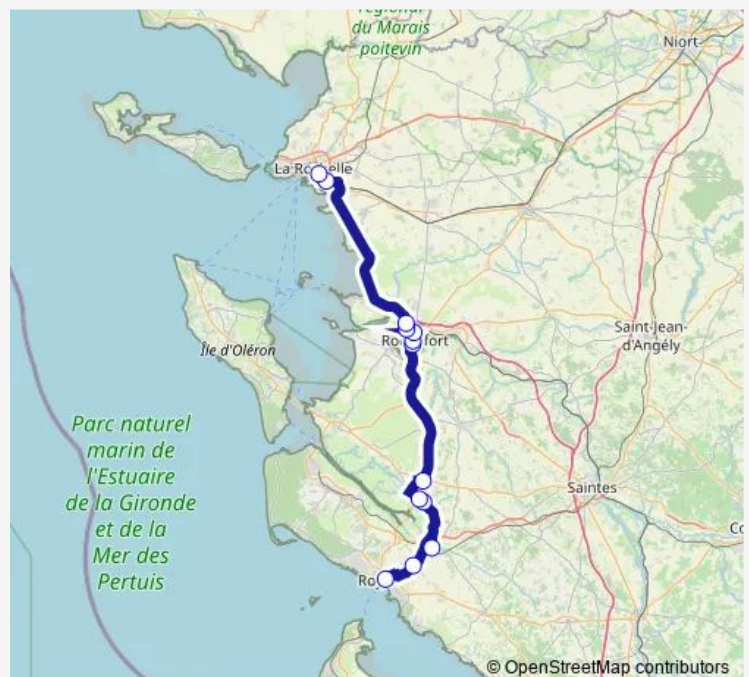

### Route schedule

ROY Gare Intermodale — Gare routière

Monday 05:35-18:28

Tuesday 07:05-18:28

Wednesday 07:05-18:28

Thursday 07:05-18:28

Friday 07:05-18:28

Saturday 08:56-18:28

### Route info

Direction: ROY Gare Intermodale

Stops: 13

Trip Duration: 1 hour 40 min

## Route info

Direction: Gare routière

Stops: 13

Trip Duration: 2 hour 1 min