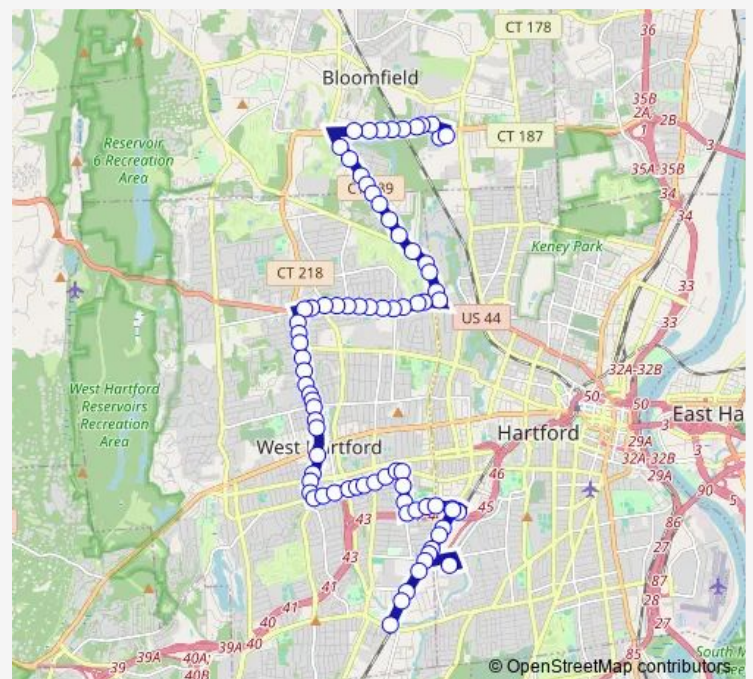

Bloomfield Ave @ opp Sunny Reach Dr

Bloomfield Ave @ opp U Of Hartford

Bloomfield Ave @ opp Watkinson School

### Route schedule

Stop & Shop @ Copaco — New Park Ave @ opp CTFas-trak

Monday —

Tuesday —

Wednesday 07:45-20:51

Thursday —

Friday —

Saturday —

### Route info

Direction: Stop & Shop @ Copaco

Stops: 79

Trip Duration: 0 hour 42 min

153 — Flatbush/Copaco

Bloomfield Ave @ 85 Bloomfield Ave

Bloomfield Ave @ Albany Ave

Albany Ave @ Northmoor Rd

## Route info

Direction: Stop & Shop @ Copaco

Stops: 79

Trip Duration: 0 hour 42 min

Albany Ave @ opp Bainton Rd

Albany Ave @ Ledyard Rd

Albany Ave @ N Steele Rd

Albany Ave @ Norwood Rd