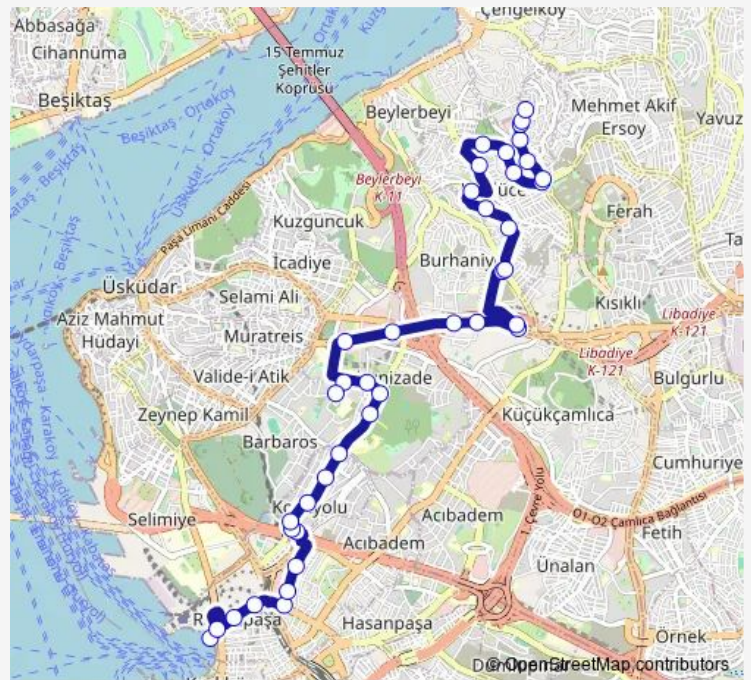

Bus KADIKÖY-CAPİTOL-KİRAZLITEPE MAHALLESİ Kadiköy - Polis Hastanesi-Emniyet Mahallesi

[Go to website](#)

Direction

KADIKÖY — Boğaziçi Cad.

40 stops

[Open route schedule](#)

KADIKÖY

Minibüs Durağı

Capitol

Altunizade

MİLLET BAHÇESİ

Route schedule

KADIKÖY — Boğaziçi Cad.

Monday	06:00
Tuesday	06:00
Wednesday	06:00
Thursday	06:00
Friday	06:00
Saturday	06:00
Sunday	06:00

Route info

Direction: KADIKÖY

Stops: 40

Trip Duration: 0 hour 32 min

KADIKÖY-CAPİTOL-KİRAZLITEPE MAHALLESİ —
Kadiköy - Polis Hastanesi-Emniyet Mahallesi

BusMaps

Altunizade

Sarikaya

Sarikaya

Saęlik Ocaęi

Minibüs Durađı

Minibüs Durađı

KADIKÖY

KADIKÖY-CAPİTOL-KİRAZLİTEPE MAHALLESİ Bus time schedules and route maps are available in an offline PDF at busmaps.com. Use the busmaps.com website to see live bus times, train schedule or subway schedule, and step-by-step directions for all public transit in UEmraniye