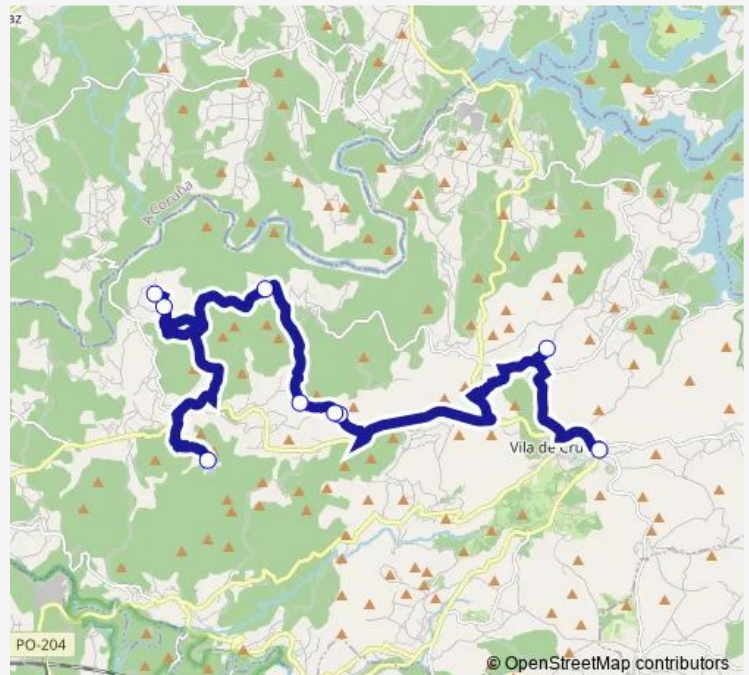

Monday 14:35-17:30

Tuesday 14:35

Wednesday 14:35-17:30

Thursday 14:35

Friday 14:35

Saturday —

Sunday —

**Route info**

Direction: IES Marco do Camballón

Stops: 9

Trip Duration: 0 hour 28 min

■ Xg863043 — IES Marco do Camballón - Alcobre

**Direction**

Alcobre — IES Marco do Camballón

9 stops

[Open route schedule](#)

Saturday —

Sunday —

**Route info**

Direction: Alcobre

Stops: 9

Trip Duration: 0 hour 28 min

Xg863043 Bus time schedules and route maps are available in an offline PDF at [busmaps.com](#). Use the [busmaps.com](#) website to see live bus times, train schedule or subway schedule, and step-by-step directions for all public transit in Touro