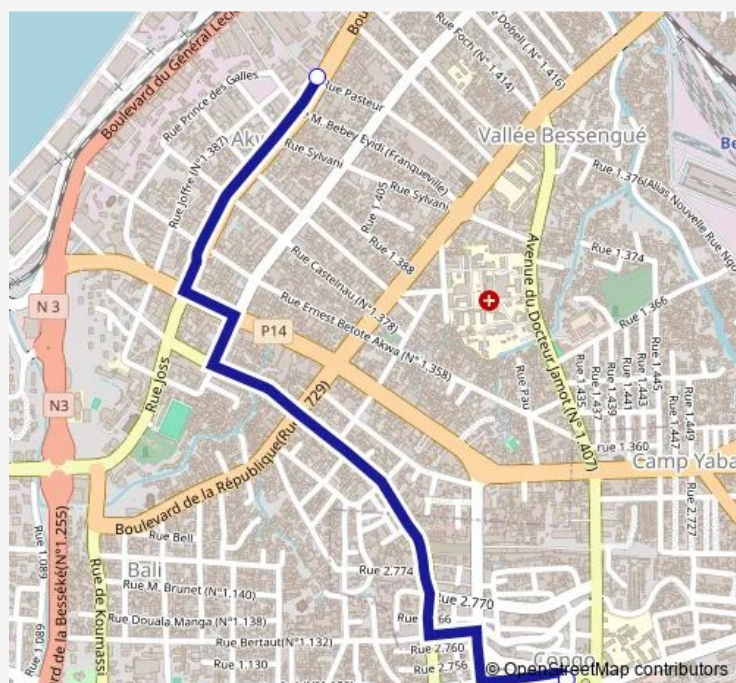

Direction

Immeuble Tecno Akwa — Marché Central

2 stops

[Open route schedule](#)

Immeuble Tecno Akwa

Marché Central

Route schedule

Immeuble Tecno Akwa — Marché Central

Monday	10:49
Tuesday	10:49
Wednesday	10:49
Thursday	10:49
Friday	10:49
Saturday	10:49
Sunday	10:49

Route info

Direction: Immeuble Tecno Akwa

Stops: 2

Trip Duration: 0 hour 9 min

Communal Taxi Service time schedules and route maps are available in an offline PDF at busmaps.com. Use the busmaps.com website to see live bus times, train schedule or subway schedule, and step-by-step directions for all public transit in Douala

The schedule is provided in the local timezone. Times with "(+1)" indicate departures on the next day.

PDF file created on 2025-02-26

2024 BusMaps.com - All Rights Reserved