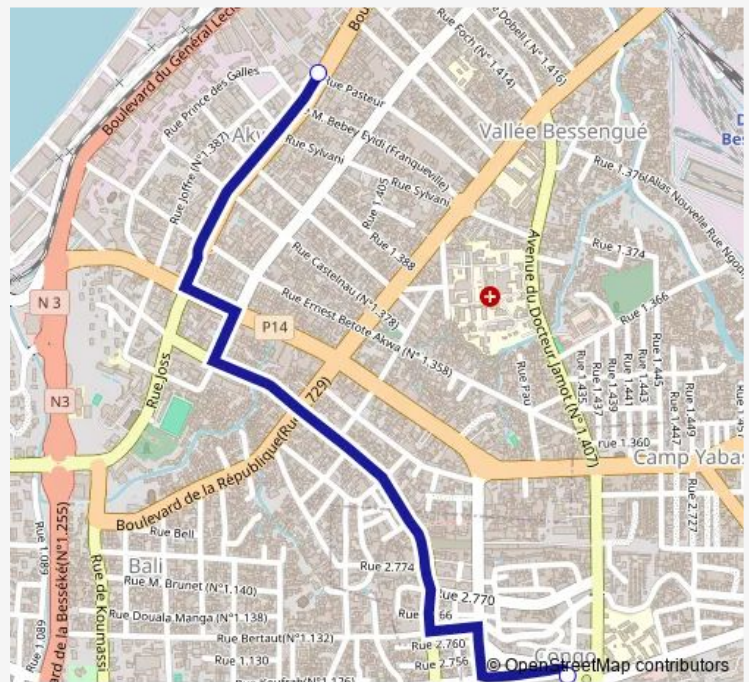

Direction

Immeuble Tecno Akwa — Marché Central

2 stops

[Open route schedule](#)

Immeuble Tecno Akwa

Marché Central

Route schedule

Immeuble Tecno Akwa — Marché Central

Monday	10:49
Tuesday	10:49
Wednesday	10:49
Thursday	10:49
Friday	10:49
Saturday	10:49
Sunday	10:49

Route info

Direction: Immeuble Tecno Akwa

Stops: 2

Trip Duration: 0 hour 9 min

Communal Taxi Service time schedules and route maps are available in an offline PDF at busmaps.com. Use the busmaps.com website to see live bus times, train schedule or subway schedule, and step-by-step directions for all public transit in Douala

The schedule is provided in the local timezone. Times with "(+1)" indicate departures on the next day.

PDF file created on 2025-01-16

2024 BusMaps.com - All Rights Reserved