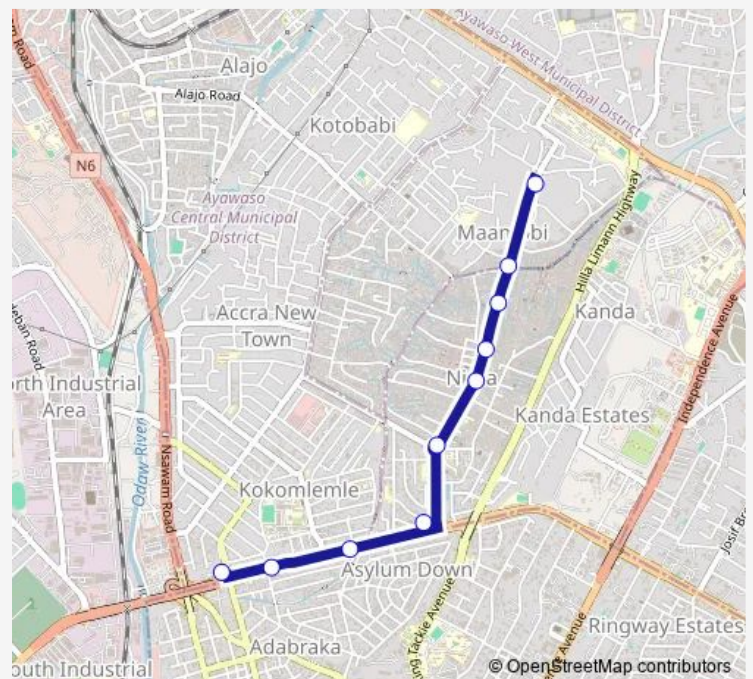

Nima Overhead Station

Nima Roundabout 274

Nima Police Station 996

Paloma

Busy Internet

Terminal Lido Terminal (Circle Overhead)

### Route schedule

Terminal Maamobi-Nima Terminal — Terminal Lido Terminal (Circle Overhead)

Monday 19:07

Tuesday 19:07

Wednesday 19:07

Thursday 19:07

Friday 19:07

Saturday 19:07

### Route info

Direction: Terminal Maamobi-Nima Terminal

Stops: 10

Trip Duration: 0 hour 19 min

222b Bus time schedules and route maps are available in an offline PDF at [busmaps.com](https://busmaps.com). Use the [busmaps.com](https://busmaps.com) website to see live bus times, train schedule or subway schedule, and step-by-step directions for all public transit in Accra