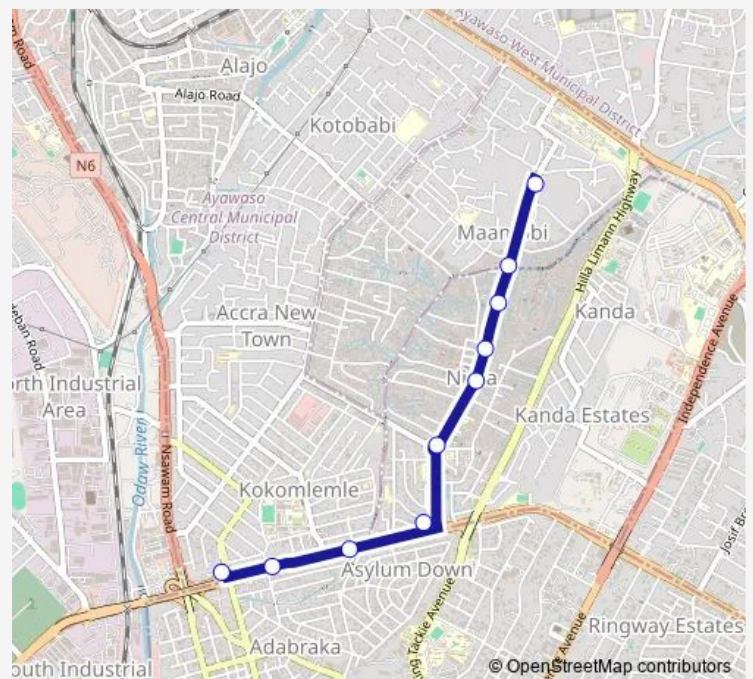

Terminal Lido Terminal (Circle Overhead)

Route schedule

Terminal Maamobi-Nima Terminal — Terminal Lido Terminal (Circle Overhead)

Monday 19:07

Tuesday 19:07

Wednesday 19:07

Thursday 19:07

Friday 19:07

Saturday 19:07

Sunday 19:07

Route info

Direction: Terminal Maamobi-Nima Terminal

Stops: 10

Trip Duration: 0 hour 19 min

■ 222B — Maamobi-Nima Terminal to Lido Terminal (Circle Overhead)

222B Bus time schedules and route maps are available in an offline PDF at busmaps.com. Use the busmaps.com website to see live bus times, train schedule or subway schedule, and step-by-step directions for all public transit in Accra