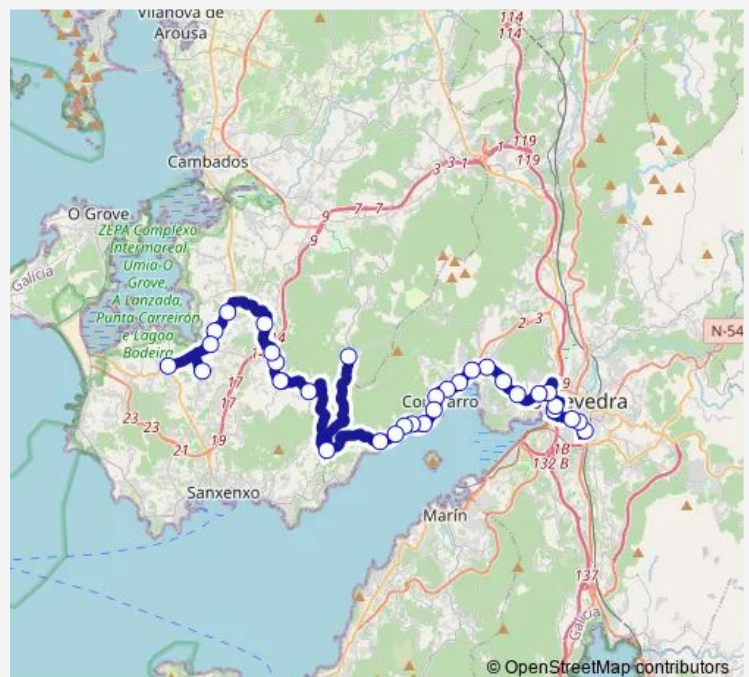

Thursday 15:15-19:00

Friday 15:15-19:00

Saturday —

Sunday —

Route info

Direction: Pontevedra E.A.

Stops: 33

Trip Duration: 0 hour 55 min