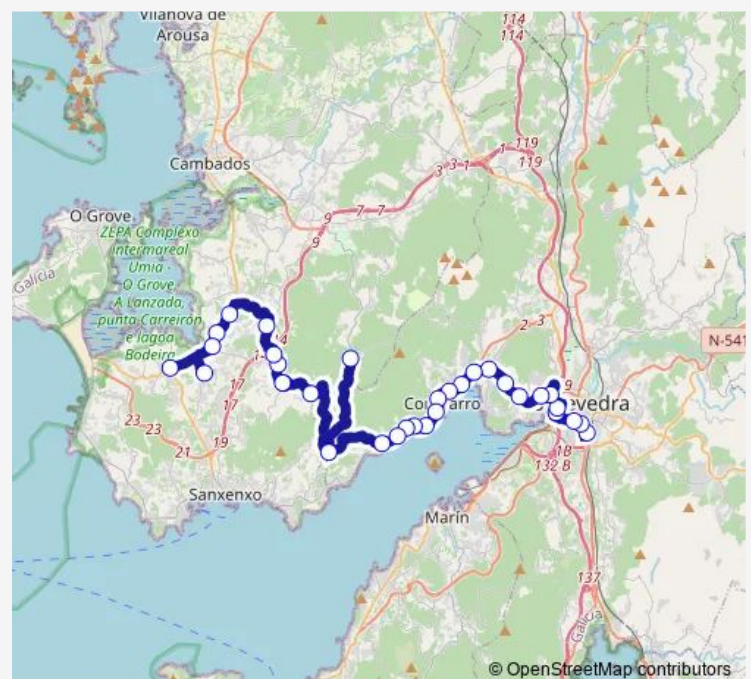

Thursday 15:15-19:00

Friday 15:15-19:00

Saturday —

Sunday —

Route info

Direction: Pontevedra E.A.

Stops: 33

Trip Duration: 0 hour 55 min

Friday 07:00-16:00

Saturday —

Sunday —

Route info

Direction: Villalonga Gasolinera

Stops: 33

Trip Duration: 0 hour 55 min

S.Salvador Poio - Iglesia