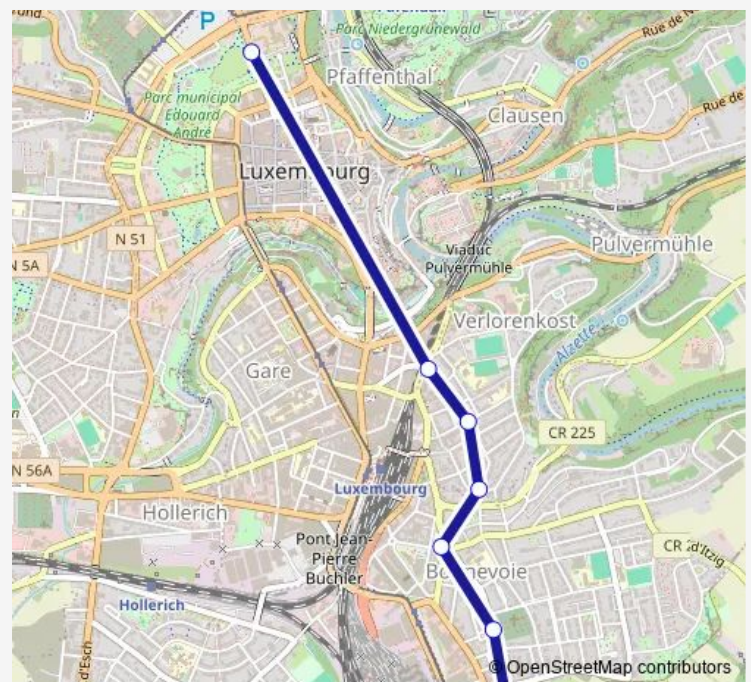

### Direction

Bonnevoie, Lycée Technique de Bonnevoie/Quais —  
Centre, Fondation Pescatore

7 stops

[Open route schedule](#)

Bonnevoie, Lycée Technique de Bonnevoie/Quais

Bonnevoie, Willibrord

Bonnevoie, Léon XIII

### Route schedule

Bonnevoie, Lycée Technique de Bonnevoie/Quais —  
Centre, Fondation Pescatore

Monday 07:33

Tuesday 07:33

Wednesday 07:33

Thursday 07:33

Friday 07:33

Saturday —

### Route info

Direction: Bonnevoie, Lycée Technique de Bonnevoie/Quais

Stops: 7

Trip Duration: 0 hour 14 min

97 Bus time schedules and route maps are available in an offline PDF at [busmaps.com](https://busmaps.com). Use the [busmaps.com](https://busmaps.com) website to see live bus times, train schedule or subway schedule, and step-by-step directions for all public transit in Luxembourg