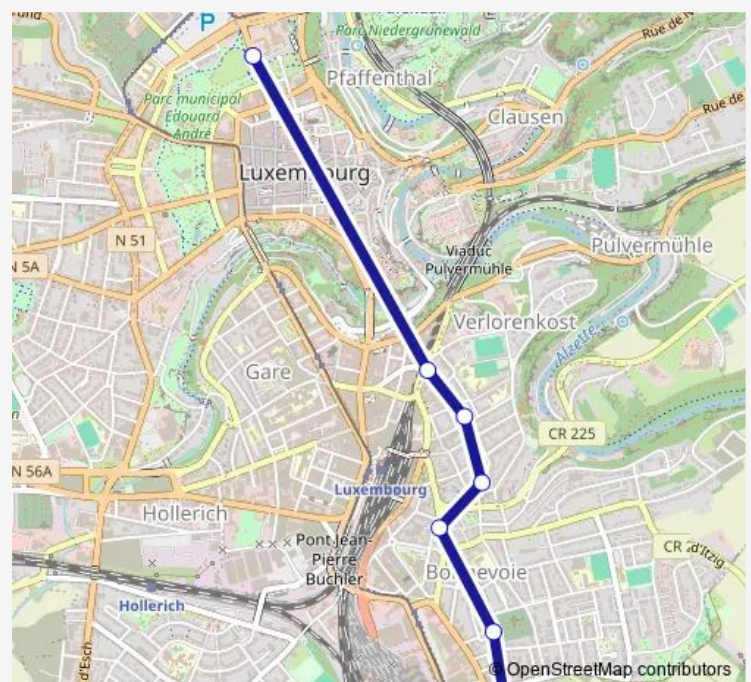

### Direction

Lycée Bouneweg / LTB Quai 5 — Fondation Pescatore Quai 1

7 stops

[Open route schedule](#)

Lycée Bouneweg / LTB Quai 5

Willibrord Quai 1

Léon XIII Quai 1

Fraternité Quai 1

Virchow Quai 1

Huese Vic Quai 1

Fondation Pescatore Quai 1

### Route schedule

Lycée Bouneweg / LTB Quai 5 — Fondation Pescatore Quai 1

Monday 07:33

Tuesday 07:33

Wednesday 07:33

Thursday 07:33

Friday 07:33

Saturday —

### Route info

Direction: Lycée Bouneweg / LTB Quai 5

Stops: 7

Trip Duration: 0 hour 14 min

97 Bus time schedules and route maps are available in an offline PDF at [busmaps.com](https://busmaps.com). Use the [busmaps.com](https://busmaps.com) website to see live bus times, train schedule or subway schedule, and step-by-step directions for all public transit in Luxembourg