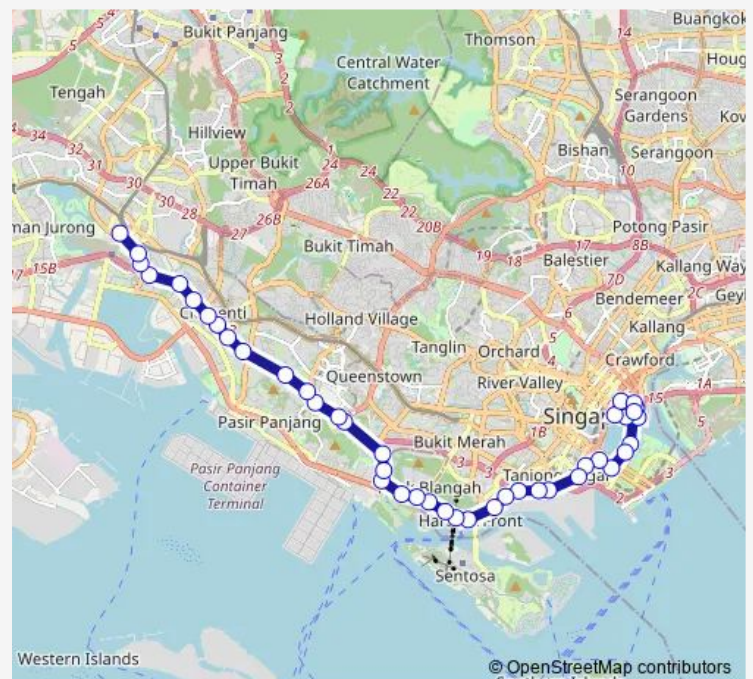

The Float @ Marina Bay

The Esplanade

Suntec Convention Ctr

Promenade Stn

Opp The Ritz-Carlton

Bayfront Stn Exit B/Mbs

Bayfront Stn Exit A

Marina Bay Stn

Harbourfront Stn/Vivocity

Opp Harbourfront Int

Caribbean at Keppel Bay

Route schedule

Marina Ctr Ter — Jurong East Int

Monday 05:58

Tuesday 05:58

Wednesday 05:58

Thursday 05:58

Friday 05:58

Saturday 05:58

Sunday 05:58

Route info

Direction: Marina Ctr Ter

Stops: 42

Trip Duration: 1 hour 29 min

■ 97

BusMaps

Opp Chr Community Chapel

Telok Blangah Stn

Opp Yeo's Bldg

Alexandra Retail Ctr

Alexandra Pt

Aft Hortpark