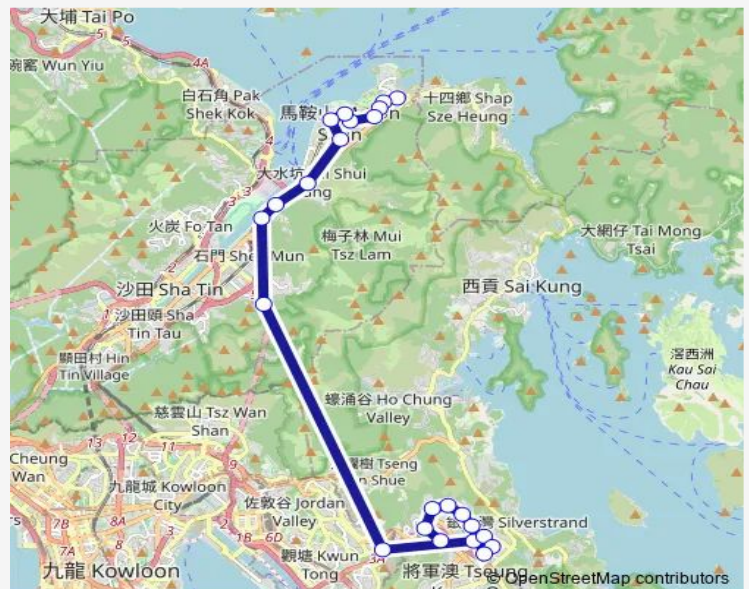

Route schedule

[Ctb] WU KAI SHA Station[[Kmb+Ctb] WU KAI SHA Station/
Wu KAI SHA Station[[Kmb] WU KAI SHA Station[[Lwb] WU KAI SHA Station — [Ctb] Hong Sing Garden[[Kmb+Ctb] Hong Sing Garden BUS Terminus/
Hong Sing Garden[[Kmb] Hong Sing Garden BUS Terminus

Monday	07:30-18:00
Tuesday	07:30-18:00
Wednesday	07:30-18:00
Thursday	07:30-18:00
Friday	07:30-18:00
Saturday	—
Sunday	—

Route info

Direction: [Ctb] WU KAI SHA Station[[Kmb+Ctb] WU KAI SHA Station/
Wu KAI SHA Station[[Kmb] WU KAI SHA Station[[Lwb] WU KAI SHA Station

Stops: 23

Trip Duration: 1 hour 6 min

[Ctb] A Kung Kok, A Kung KOK Street[[Kmb+Ctb] A Kung KOK/
A Kung Kok, A Kung KOK Street[[Kmb] A Kung Kok][Lwb] A Kung Kok

[Ctb] Shatin Hospital, A Kung KOK Street[[Kmb+Ctb] Shatin Hospital/
Shatin Hospital, A Kung KOK Street[[Kmb] Shatin Hospital][Lwb] Shatin Hospital

[Ctb] WU KAI SHA Station[[Kmb+Ctb] WU KAI SHA Sta-
tion/
Wu KAI SHA Station[[Kmb] WU KAI SHA Sta-
tion[[Lwb] WU KAI SHA Station

97 Bus time schedules and route maps are available in an offline PDF at busmaps.com. Use the busmaps.com website to see live bus times, train schedule or subway schedule, and step-by-step directions for all public transit in Kwun Tong