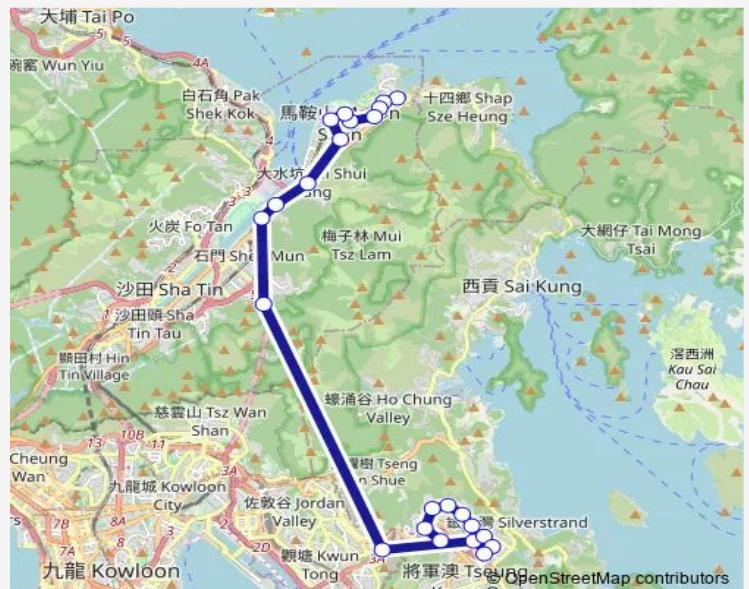

Route schedule

[Ctb] WU KAI SHA Station[[Kmb+Ctb] WU KAI SHA Station/
Wu KAI SHA Station[[Kmb] WU KAI SHA Station[[Lwb] WU KAI SHA Station — [Ctb] Hong Sing Garden[[Kmb+Ctb] Hong Sing Garden BUS Terminus/
Hong Sing Garden[[Kmb] Hong Sing Garden BUS Terminus

Monday	07:30-18:00
Tuesday	07:30-18:00
Wednesday	07:30-18:00
Thursday	07:30-18:00
Friday	07:30-18:00
Saturday	—
Sunday	—

Route info

Direction: [Ctb] WU KAI SHA Station[[Kmb+Ctb] WU KAI SHA Station/
Wu KAI SHA Station[[Kmb] WU KAI SHA Station[[Lwb] WU KAI SHA Station

Stops: 23

Trip Duration: 1 hour 1 min

[Ctb] A Kung Kok, A Kung KOK Street[[Kmb+Ctb] A Kung KOK/
A Kung Kok, A Kung KOK Street[[Kmb] A Kung Kok][Lwb] A Kung Kok

[Ctb] Shatin Hospital, A Kung KOK Street[[Kmb+Ctb] Shatin Hospital/
Shatin Hospital, A Kung KOK Street[[Kmb] Shatin Hospital][Lwb] Shatin Hospital