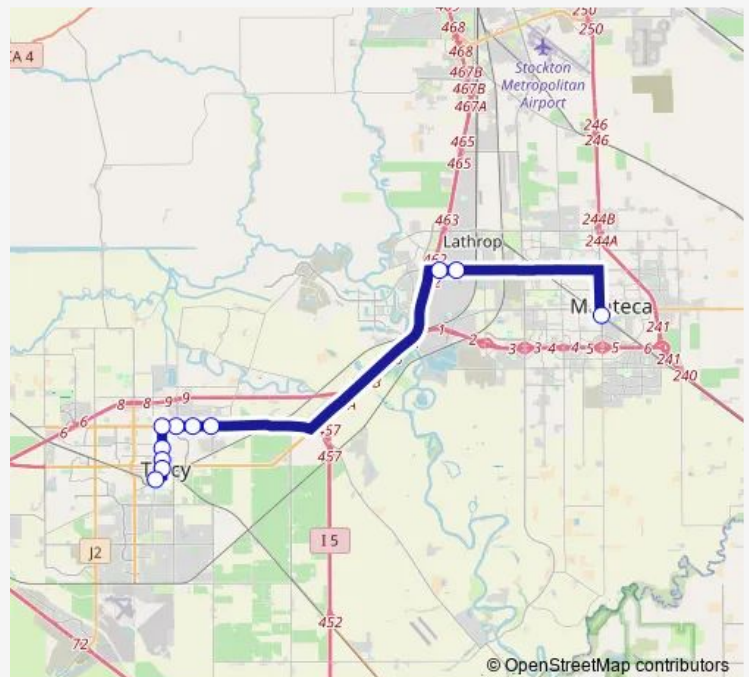

Tracy Transit Station

Route schedule

Manteca Transit Center Arr — Tracy Transit Station

Monday 06:00-19:35

Tuesday 06:00-19:35

Wednesday 06:00-19:35

Thursday 06:00-19:35

Friday 06:00-19:35

Saturday —

Sunday —

Route info

Direction: Manteca Transit Center Arr

Stops: 11

Trip Duration: 0 hour 40 min

97 — Tracy - Manteca

Direction

Tracy Transit Station — Manteca Transit Center Arr

13 stops

[Open route schedule](#)

Tracy Transit Station

East ST & 10th ST FS Nb

East ST & Highland MB Nb

East ST & Carlton FS Nb

East ST & Grant Line RD NS Nb

Grant Line RD & East ST FS Eb

Grant Line & Macarthur FS Eb

Grant Line & Skylark FS Eb

Grant Line & N. Chrisman RD FS Eb

Louise AVE & Harlan RD FS Eb

Louise AVE & Cambridge DR FS Eb

Main & Louise FS Sb

Manteca Transit Center Arr