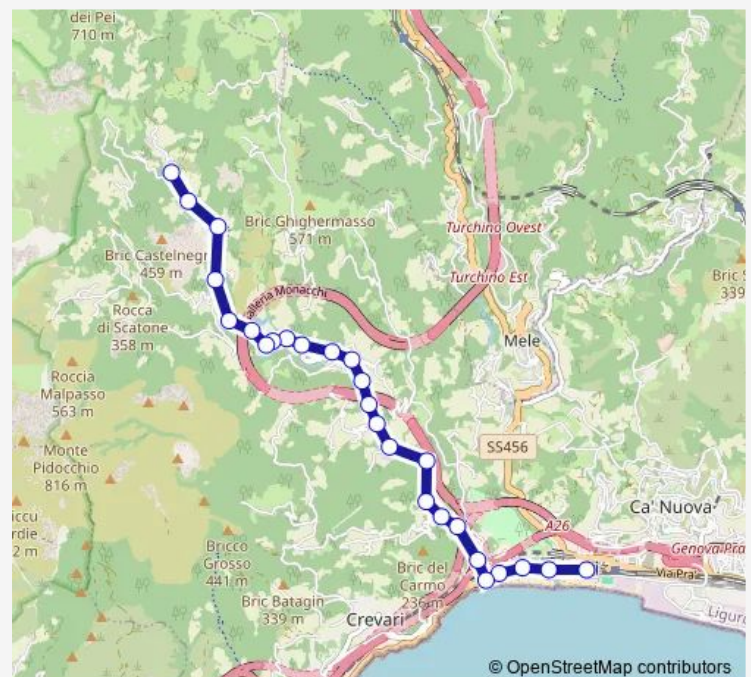

### Route schedule

Verita'/Voltri Fs — Fiorino/Capolinea

Monday 05:47-07:45

Tuesday 05:47-07:45

Wednesday 05:47-07:45

Thursday 05:47-07:45

Friday 05:47-07:45

Saturday 05:47-07:45

### Route info

Direction: Verita'/Voltri Fs

Stops: 26

Trip Duration: 0 hour 20 min

■ 97 — Via Don Verita (Voltri) - Via Fiorino

Fiorino 2/Sambuco

Fiorino 3/

Fiorino 4/Tiro A Volo