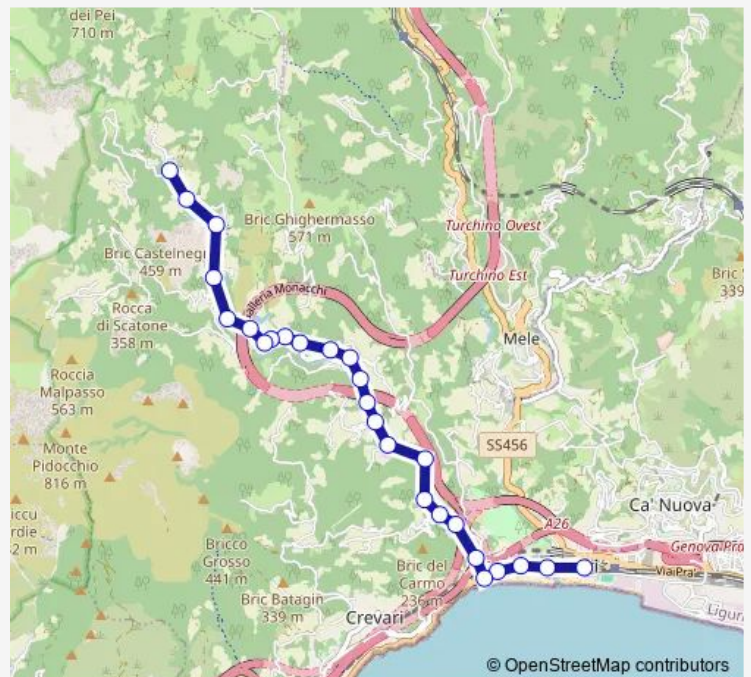

Route schedule

Fabbriche/Capolinea — Parks/Verita'

Monday	06:00-17:30
Tuesday	06:00-17:30
Wednesday	06:00-17:30
Thursday	06:00-17:30
Friday	06:00-17:30
Saturday	12:35-17:30
Sunday	09:15

Route info

Direction: Fabbriche/Capolinea

Stops: 19

Trip Duration: 0 hour 13 min

■ 97 — Via Don Verita (Voltri) - Via Fiorino

Direction

Fiorino/Capolinea — Parks/Verita'

26 stops

[Open route schedule](#)

Fiorino/Capolinea