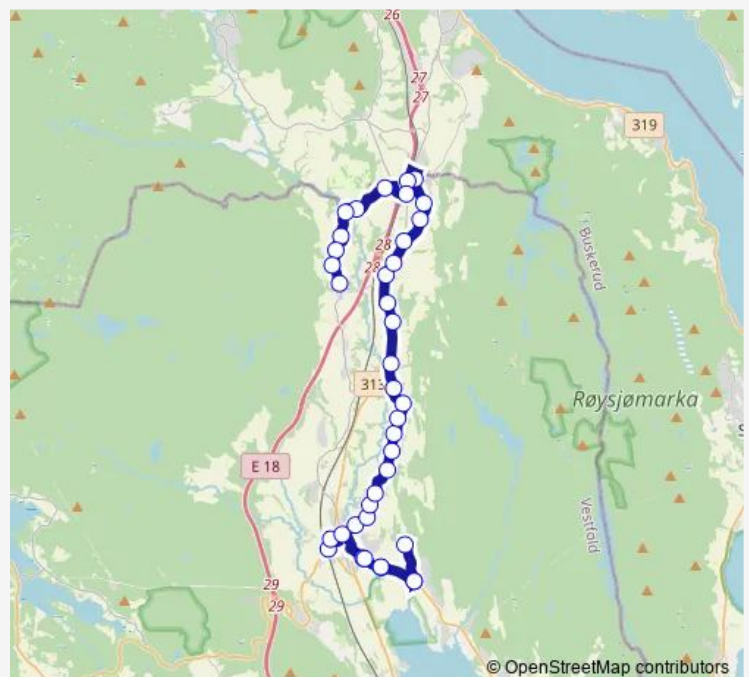

Friday 07:42

Saturday —

Sunday —

Route info

Direction: Klevjerhagen nord

Stops: 32

Trip Duration: 0 hour 42 min

■ 97 — Sande-Sjølshagen-Skoger