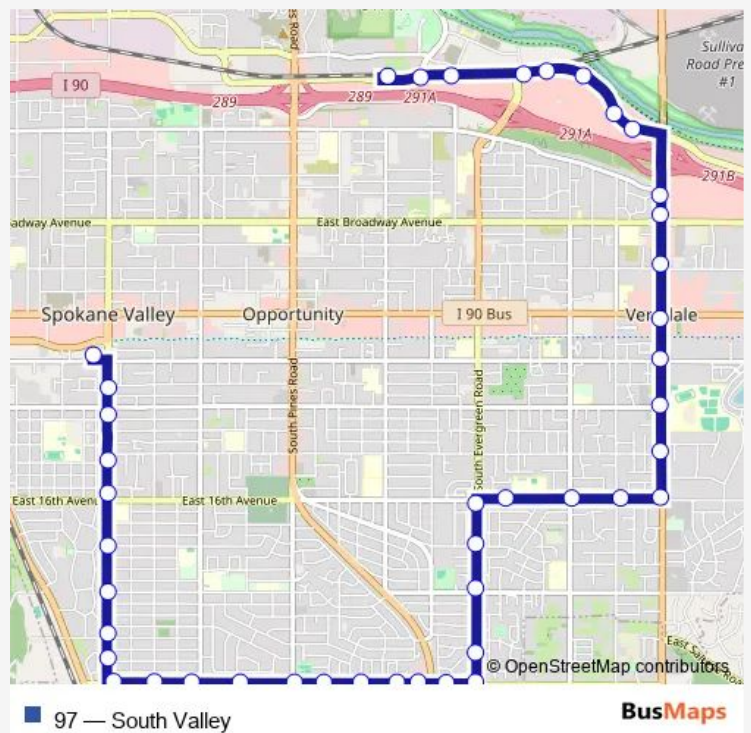

## Bus 97 South Valley

[Go to website](#)

**Direction**  
 Mirabeau Transit Center Bay 3 — Valley Transit Center Bay 1  
 43 stops  
[Open route schedule](#)

- Mirabeau Transit Center Bay 3
- Indiana @ Mirabeau Parkway
- Indiana @ 13518 E
- Indiana @ Evergreen
- Indiana @ Valley Mall (Ihop)
- Indiana @ Valley Mall
- Indiana @ Valley Mall (Olive Garden)
- Indiana @ Hanson Center Eastbound
- Sullivan @ Mission
- Sullivan @ Broadway
- Sullivan @ Valleyway
- Sullivan @ Sprague
- Sullivan @ 4th
- Sullivan @ 8th
- Sullivan @ 12th
- Sullivan @ 16th
- 16th @ Progress
- 16th @ Adams
- 16th @ E. 14204
- Evergreen @ 16th
- Evergreen @ 20th

### Route schedule

Mirabeau Transit Center Bay 3 — Valley Transit Center Bay 1

Monday	—
Tuesday	—
Wednesday	19:41
Thursday	—
Friday	—
Saturday	—
Sunday	19:41

### Route info

Direction: Mirabeau Transit Center Bay 3

Stops: 43

Trip Duration: 0 hour 28 min

Evergreen @ 24th

Evergreen @ 30th

Evergreen @ 32nd

32nd @ Mamer

## Route info

Direction: Mirabeau Transit Center Bay 3

Stops: 43

Trip Duration: 0 hour 28 min

32nd @ Mamer

32nd @ SR 27

32nd @ Clinton

32nd @ Woodlawn