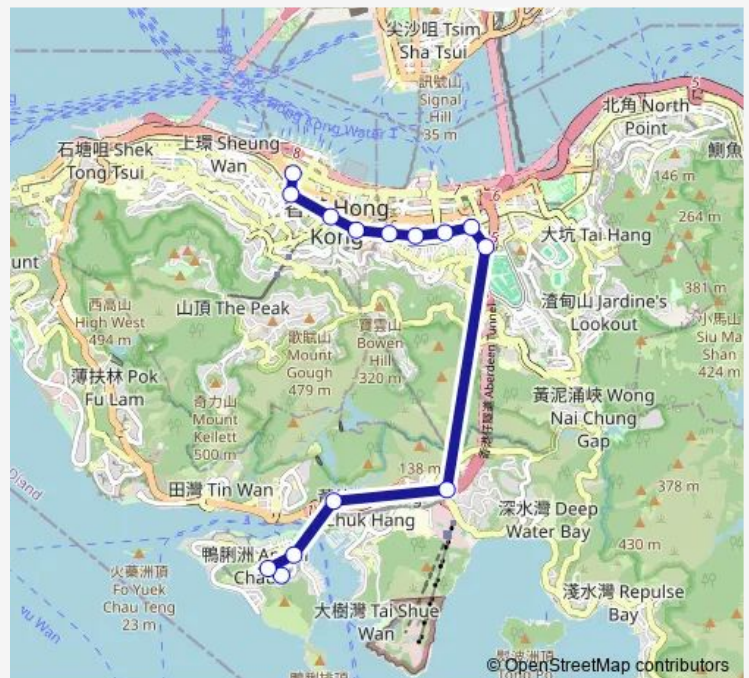

[Ctb] Burrows Street, WAN Chai Road

[Ctb] TIN LOK Lane, WAN Chai Road

[Ctb] Happy Valley Racecourse, Morrison Hill Road[Kmb+Ctb] Happy Valley Race Course/
Happy Valley Racecourse, Morrison Hill Road

[Ctb] Aberdeen Tunnel BUS-BUS Interchange[Kmb+Ctb] Aberdeen Tunnel/
Aberdeen Tunnel BUS-BUS Interchange

[Ctb] Victory Factory Building, Wong Chuk Hang Road[Kmb+Ctb] Victory Factory Building/
Victory Factory Building, Wong Chuk Hang Road

Route schedule

[Ctb] Central (Exchange Square)[Kmb+Ctb] Exchange Square BUS Terminus/
Central (Exchange Square) — [Ctb] LEI Tung Estate

Monday	09:20
Tuesday	09:20
Wednesday	09:20
Thursday	09:20
Friday	09:20
Saturday	—
Sunday	—

Route info

Direction: [Ctb] Central (Exchange Square)[Kmb+Ctb] Exchange Square BUS Terminus/
Central (Exchange Square)

Stops: 14

Trip Duration: 0 hour 31 min

[Ctb] Hong Kong True Light College, LEI Tung Estate
Road|[Kmb+Ctb] Hong Kong True Light College/
Hong
Kong True Light College, LEI Tung Estate Road

[Ctb] LEI Tung Estate