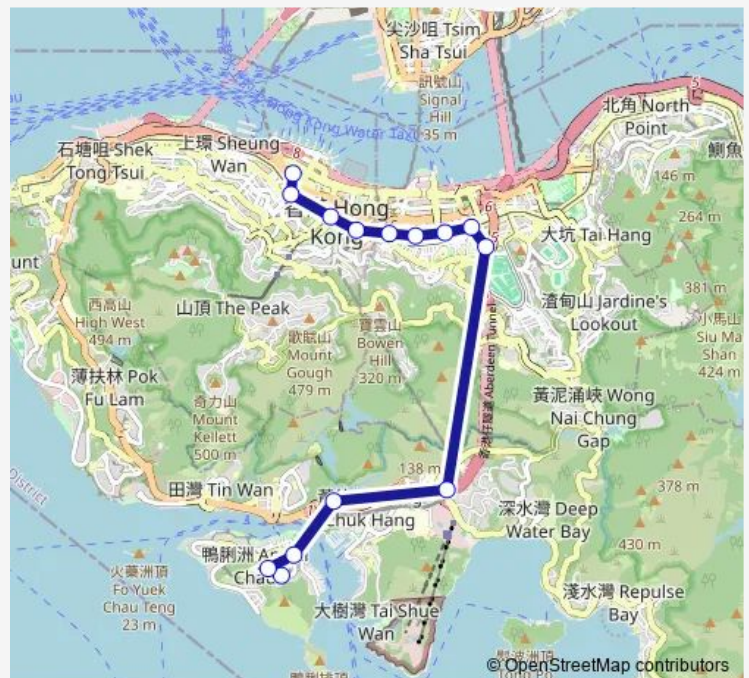

[Ctb] Burrows Street, WAN Chai Road

[Ctb] TIN LOK Lane, WAN Chai Road

[Ctb] Happy Valley Racecourse, Morrison Hill Road[Kmb+Ctb] Happy Valley Race Course/
Happy Valley Racecourse, Morrison Hill Road

[Ctb] Aberdeen Tunnel BUS-BUS Interchange[Kmb+Ctb] Aberdeen Tunnel/
Aberdeen Tunnel BUS-BUS Interchange

[Ctb] Victory Factory Building, Wong Chuk Hang Road[Kmb+Ctb] Victory Factory Building/
Victory Factory Building, Wong Chuk Hang Road

Route schedule

[Ctb] Central (Exchange Square)[Kmb+Ctb] Exchange Square BUS Terminus/
Central (Exchange Square) — [Ctb] LEI Tung Estate

Monday	09:20
Tuesday	09:20
Wednesday	09:20
Thursday	09:20
Friday	09:20
Saturday	—
Sunday	—

Route info

Direction: [Ctb] Central (Exchange Square)[Kmb+Ctb] Exchange Square BUS Terminus/
Central (Exchange Square)

Stops: 14

Trip Duration: 0 hour 31 min

[Ctb] Hong Kong True Light College, LEI Tung Estate
Road|[Kmb+Ctb] Hong Kong True Light College/
Hong
Kong True Light College, LEI Tung Estate Road

[Ctb] LEI Tung Estate