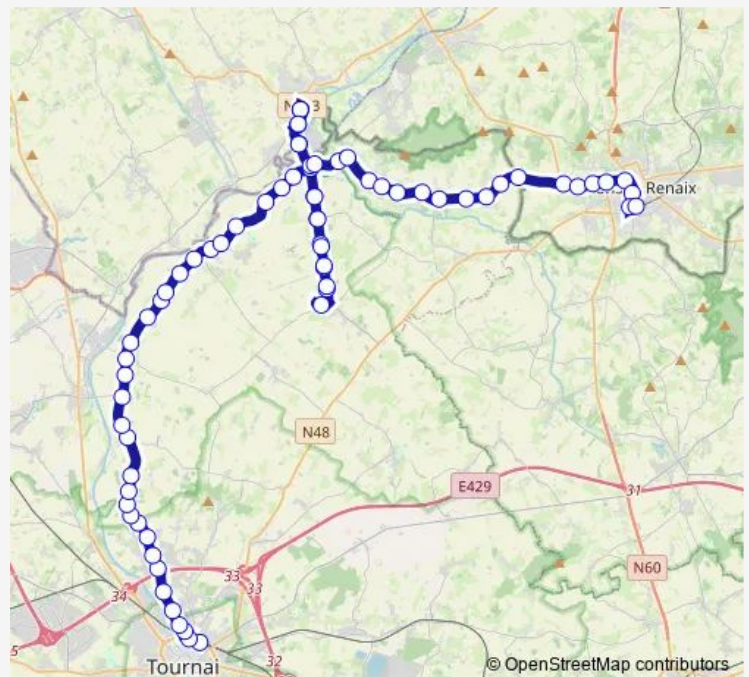

Thursday 17:30

Friday 17:30

Saturday —

Sunday —

Route info

Direction: Tournai Sncb

Stops: 37

Trip Duration: 0 hour 43 min