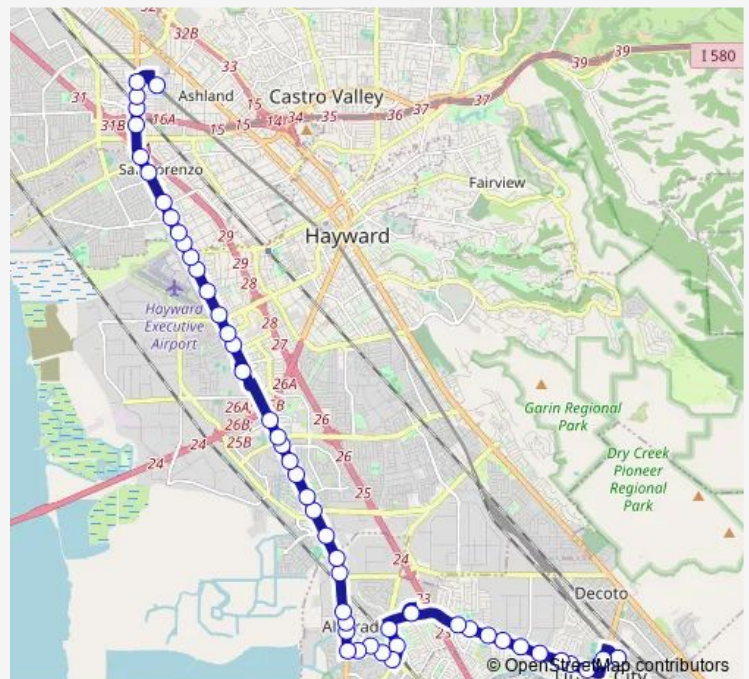

Alvarado-Niles Rd & Medallion Dr

Alvarado-Niles Rd & Almaden Blvd

Union Landing Transit Center

Dyer St & San Carlos Way

Dyer St & Santa Susana Av

Alvarado Blvd & Dyer St

Alvarado Blvd & Fair Ranch Rd

Alvarado Blvd & New Haven St

Alvarado Blvd & Fredi St

Alvarado Blvd & Union City Blvd

Union City Blvd & Horner St

Union City Blvd & Smith St

Route schedule

Union City Bart — Bay Fair Bart

Monday 05:31-23:10

Tuesday 05:31-23:10

Wednesday 05:31-23:10

Thursday 05:31-23:10

Friday 05:31-23:10

Saturday 06:00-23:30

Sunday 06:00-23:30

Route info

Direction: Union City Bart

Stops: 50

Trip Duration: 0 hour 57 min

97 — Hesperian - Alvarado - Decoto

Union City Blvd & Bettencourt Way

Union City Blvd & Whipple Rd

Union City Blvd & Kohoutek Way

Hesperian Blvd & Eden Park Pl

Hesperian Blvd & Industrial Pkwy