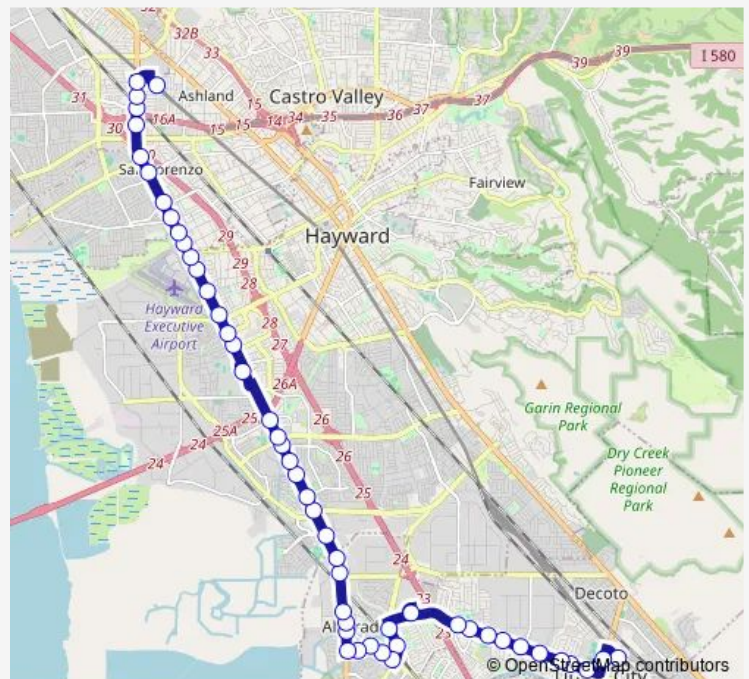

Alvarado-Niles Rd & Medallion Dr

Alvarado-Niles Rd & Almaden Blvd

Union Landing Transit Center

Dyer St & San Carlos Way

Dyer St & Santa Susana Av

Alvarado Blvd & Dyer St

Alvarado Blvd & Fair Ranch Rd

Alvarado Blvd & New Haven St

Alvarado Blvd & Fredi St

Alvarado Blvd & Union City Blvd

Union City Blvd & Horner St

Union City Blvd & Smith St

Route schedule

Union City Bart — Bay Fair Bart

Monday 05:31-23:10

Tuesday 05:31-23:10

Wednesday 05:31-23:10

Thursday 05:31-23:10

Friday 05:31-23:10

Saturday 06:00-23:30

Sunday 06:00-23:30

Route info

Direction: Union City Bart

Stops: 50

Trip Duration: 0 hour 45 min

97 — Hesperian - Alvarado - Decoto

Union City Blvd & Bettencourt Way

Union City Blvd & Whipple Rd

Union City Blvd & Kohoutek Way

Hesperian Blvd & Eden Park Pl

Hesperian Blvd & Industrial Pkwy