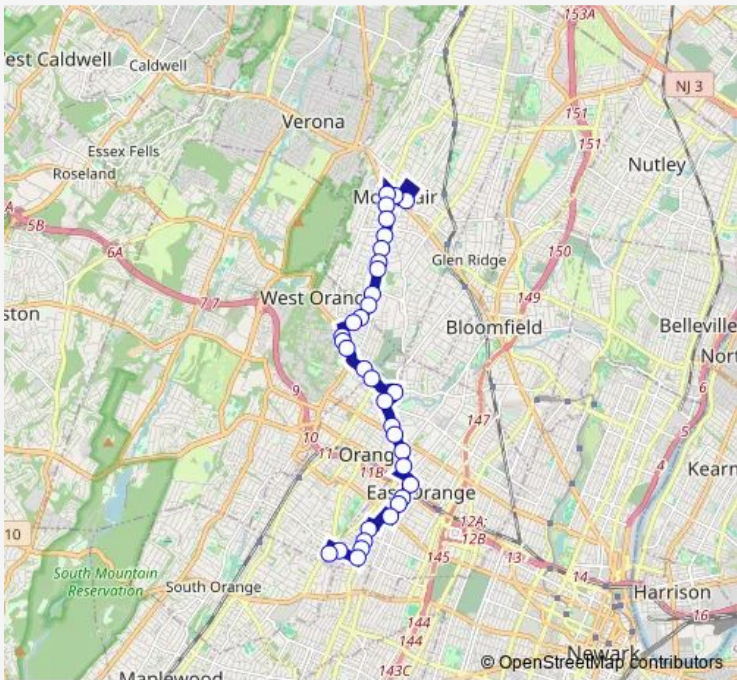

[Go to website](#)

Direction
 Park ST AT Bloomfield Ave — VETERANS ADM HOSPITAL#
 34 stops
[Open route schedule](#)

- Park ST AT Bloomfield Ave
- Bloomfield AVE AT Valley Rd
- Orange RD 338'S OF Bloomfield Ave
- Orange RD AT Hillside Ave#
- Orange RD AT Plymouth St#
- Harrison AVE AT Porter Pl
- Harrison AVE AT Gates Ave
- Harrison AVE AT Warren Pl
- HARRISON AVE AT LLEWELLYN RD
- HARRISON AVE AT TICHENOR PL
- Harrison AVE AT Warman St
- Harrison AVE AT Kirk St
- Harrison AVE AT ELM St
- Main ST AT Park DR North
- Main ST AT Park Terrace
- Main ST AT Mckinley Ave
- Washington ST AT Liberty St
- Washington ST AT Bradford St
- Thomas Blvd AT Dodd St
- Thomas Blvd AT Washington St
- Washington ST AT Park St

Route info
 Direction: Park ST AT Bloomfield Ave
 Stops: 34
 Trip Duration: 0 hour 30 min

Washington ST AT Park Ave

Washington ST AT Glenwood Ave

Washington ST AT William St

Halsted ST AT DR Martin Luther King JR Blvd

VETERANS ADM HOSPITAL#

Direction

VETERANS ADM HOSPITAL# — Park ST AT Bloomfield Ave

35 stops

[Open route schedule](#)

VETERANS ADM HOSPITAL#

Tremont AVE AT Ross St

Sanford ST AT Rhode Island Ave

Direction: VETERANS ADM HOSPITAL#

Stops: 35

Trip Duration: 0 hour 32 min

Harrison AVE AT Kirk St

Harrison AVE AT Virginia Ave

Harrison AVE AT Charles St

Harrison AVE AT Cedar Ave

Harrison AVE AT Llewellyn Rd