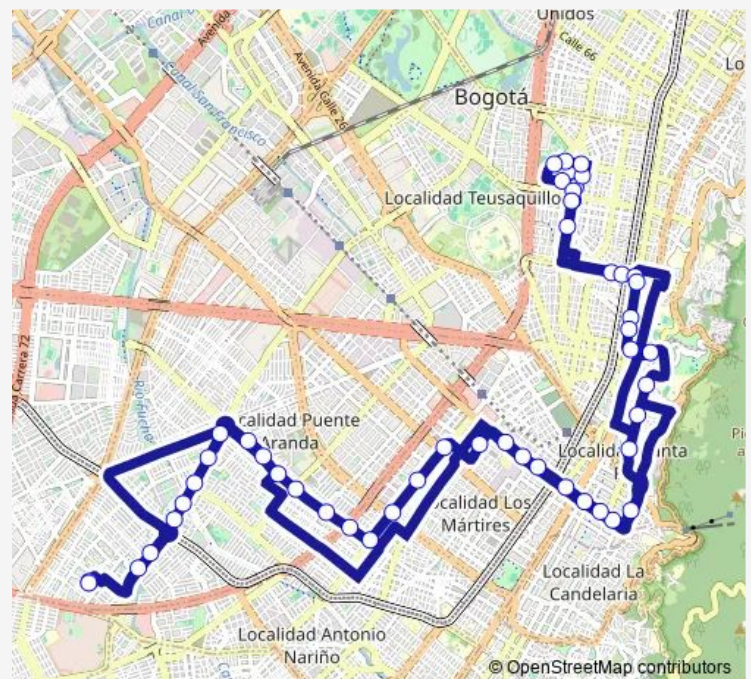

### Route schedule

AK 24 - CL 52 — KR 51B - CL 40 B Sur

Monday	04:58-00:07 <sup>+1</sup>
Tuesday	04:58-00:07 <sup>+1</sup>
Wednesday	04:58-00:07 <sup>+1</sup>
Thursday	04:58-00:07 <sup>+1</sup>
Friday	04:58-00:07 <sup>+1</sup>
Saturday	04:58-00:07 <sup>+1</sup>
Sunday	04:58-00:07 <sup>+1</sup>

### Route info

Direction: AK 24 - CL 52

Stops: 49

Trip Duration: 0 hour 51 min

KR 3 - CL 21

AC 19 - KR 4

AC 19 - KR 7

AC 19 - KR 9