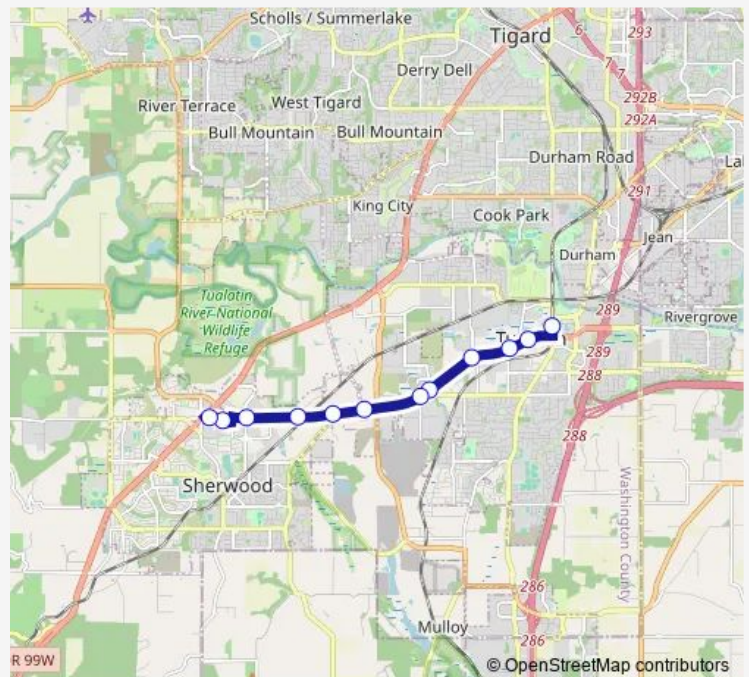

Bus 97 Tualatin-Sherwood Rd

[Go to website](#)

Direction

16400 Block SW Langer — SW Boones Ferry Rd & Nyberg

16 stops

[Open route schedule](#)

- 16400 Block SW Langer
- 16100 Block SW Langer
- SW Langer & Holland
- SW Tualatin-Sherwood Rd & Langer Farms
- SW Tualatin-Sherwood Rd & Gerda Ln
- SW Tualatin-Sherwood Rd & Oregon St
- SW Tualatin-Sherwood Rd & 124th
- SW Tualatin-Sherwood Rd & 115th
- SW Tualatin-Sherwood Rd & Avery
- SW Tualatin-Sherwood Rd & Teton
- SW Tualatin-Sherwood Rd & 95th
- SW Tualatin-Sherwood Rd & 90th
- SW Tualatin-Sherwood Rd & Boones Ferry
- SW Martinazzi & Tualatin-Sherwood
- SW Boones Ferry Rd & Martinazzi
- SW Boones Ferry Rd & Nyberg

Route schedule

16400 Block SW Langer — SW Boones Ferry Rd & Nyberg

Monday	06:57-18:41
Tuesday	06:57-18:41
Wednesday	06:57-18:41
Thursday	06:57-18:41
Friday	06:57-18:41
Saturday	—
Sunday	—

Route info

Direction: 16400 Block SW Langer

Stops: 16

Trip Duration: 0 hour 22 min

97 — Tualatin-Sherwood Rd

Direction

SW Boones Ferry Rd & Nyberg — SW Langer & Sherwood Plaza

12 stops

[Open route schedule](#)

SW Boones Ferry Rd & Nyberg

Tuesday 06:18-17:53

Wednesday 06:18-17:53

Thursday 06:18-17:53

Friday 06:18-17:53

Saturday —

Sunday —

Route info

Direction: SW Boones Ferry Rd & Nyberg