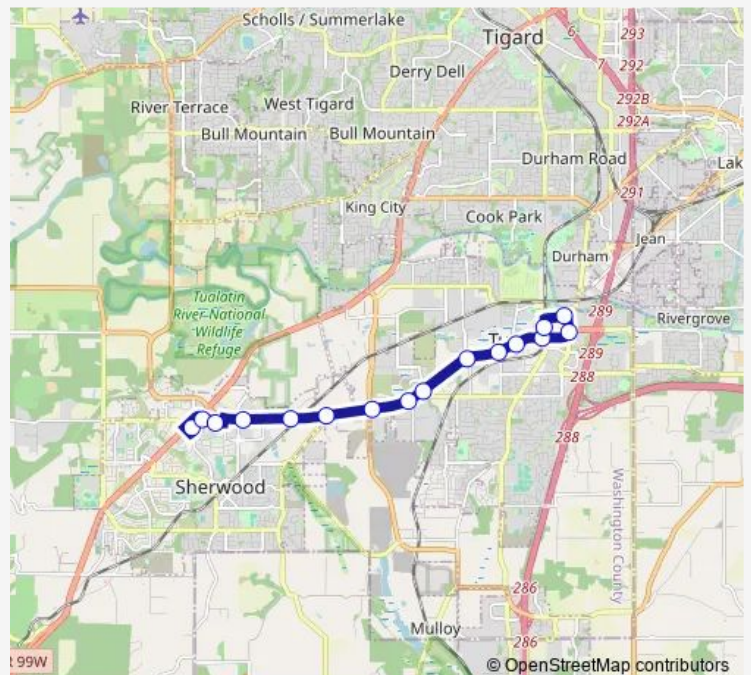

Bus 97 Tualatin-Sherwood Rd

[Go to website](#)

Direction

16400 Block SW Langer — SW Boones Ferry Rd & Nyberg

16 stops

[Open route schedule](#)

- 16400 Block SW Langer
- 16100 Block SW Langer
- SW Langer & Holland
- SW Tualatin-Sherwood Rd & Langer Farms
- SW Tualatin-Sherwood Rd & Gerda Ln
- SW Tualatin-Sherwood Rd & Oregon St
- SW Tualatin-Sherwood Rd & 124th
- SW Tualatin-Sherwood Rd & 115th
- SW Tualatin-Sherwood Rd & Avery
- SW Tualatin-Sherwood Rd & Teton
- SW Tualatin-Sherwood Rd & 95th
- SW Tualatin-Sherwood Rd & 90th
- SW Tualatin-Sherwood Rd & Boones Ferry
- SW Martinazzi & Tualatin-Sherwood
- SW Boones Ferry Rd & Martinazzi
- SW Boones Ferry Rd & Nyberg

Route schedule

16400 Block SW Langer — SW Boones Ferry Rd & Nyberg

Monday	06:57-18:41
Tuesday	06:57-18:41
Wednesday	06:57-18:41
Thursday	06:57-18:41
Friday	06:57-18:41
Saturday	—
Sunday	—

Route info

Direction: 16400 Block SW Langer

Stops: 16

Trip Duration: 0 hour 19 min

97 — Tualatin-Sherwood Rd

Direction

SW Boones Ferry Rd & Nyberg — SW Langer & Sherwood Plaza

12 stops

[Open route schedule](#)

SW Boones Ferry Rd & Nyberg

Tuesday 06:18-17:53

Wednesday 06:18-17:53

Thursday 06:18-17:53

Friday 06:18-17:53

Saturday —

Sunday —

Route info

Direction: SW Boones Ferry Rd & Nyberg