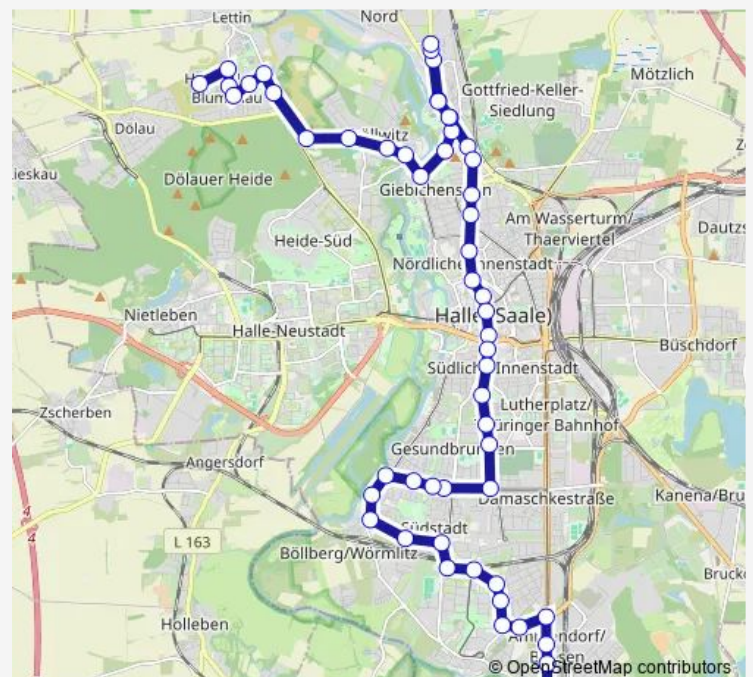

Lessingstraße

Am Steintor

Route schedule

Trotha — Am Steintor

Monday 02:53

Tuesday 02:53

Wednesday 02:53

Thursday 02:53

Friday 02:53

Saturday —

Sunday —

Route info

Direction: Trotha

Stops: 12

Trip Duration: 0 hour 14 min

Direction

Heide-Nord — Halle, Ammendorf

56 stops

[Open route schedule](#)

Heide-Nord

Kolkturnring

Blumenau

Am Hechtgraben

Heideringpassage

Heidering

Wilhelm-Koenen-Ring

Kröllwitz

Schwuchtstraße

Louise-Otto-Peters-Straße

Talstraße

Burg Giebichenstein

Emil-Eichhorn-Straße