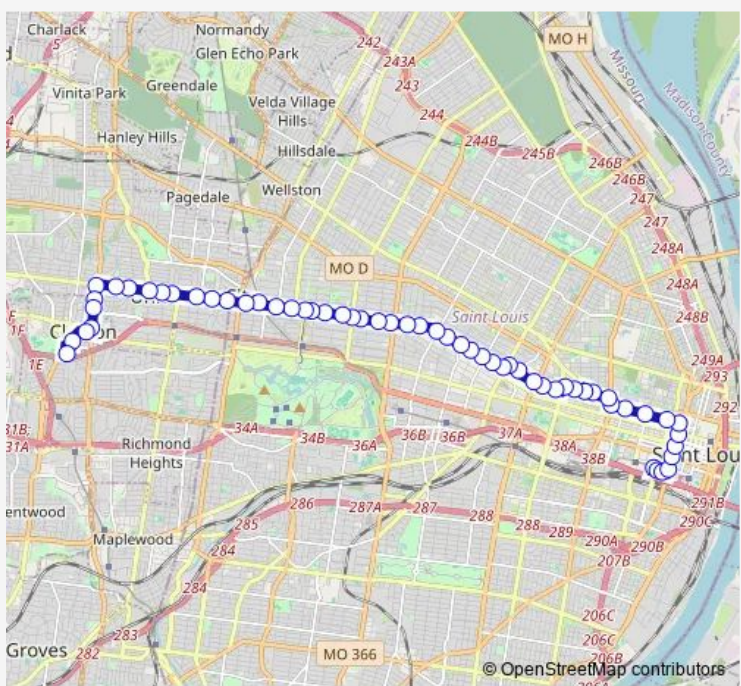

# Bus 97 Delmar

[Go to website](#)

**Direction**  
 Civic Center Transit Center — Clayton Transit Center  
 58 stops  
[Open route schedule](#)

- Civic Center Transit Center
- Spruce @ 14th Street Eb
- Spruce @ 13th Street Eb
- Tucker @ Clark Nb
- Tucker @ Market Nb
- Tucker @ Pine Nb
- Tucker @ ST. Charles Nb
- Convention PLZ @ Tucker Wb
- Delmar @ 15th Street Wb
- Delmar @ 18th Street Wb
- Delmar @ 21st Street Wb
- Delmar @ Jefferson Wb
- DR ML King @ Jefferson Wb
- DR ML King @ Leffingwell Wb
- T E Huntley @ Franklin Sb
- Franklin @ Garrison Wb
- Franklin @ Compton Wb
- Delmar @ Leonard Wb
- Delmar @ Theresa Wb
- Delmar @ Grand Wb
- Enright @ Spring Wb

Route info  
 Direction: Civic Center Transit Center  
 Stops: 58  
 Trip Duration: 0 hour 49 min

97 — Delmar **BusMaps**

Enright @ Vandeventer Wb

Vandeventer @ Delmar Sb

3965 Delmar Wb

Delmar @ Sarah Wb

Delmar @ Whittier Wb

**Direction**

Clayton Transit Center — Civic Center Transit Center

60 stops

[Open route schedule](#)

Clayton Transit Center

Meramec @ Carondelet Nb

Forsyth @ Central Eb

Forsyth @ Bemiston Eb

## Route info

Direction: Clayton Transit Center

Stops: 60

Trip Duration: 0 hour 48 min

Delmar @ Union Eb

Delmar @ Lake Eb

Delmar @ Academy Eb

Delmar @ Kingshighway Eb