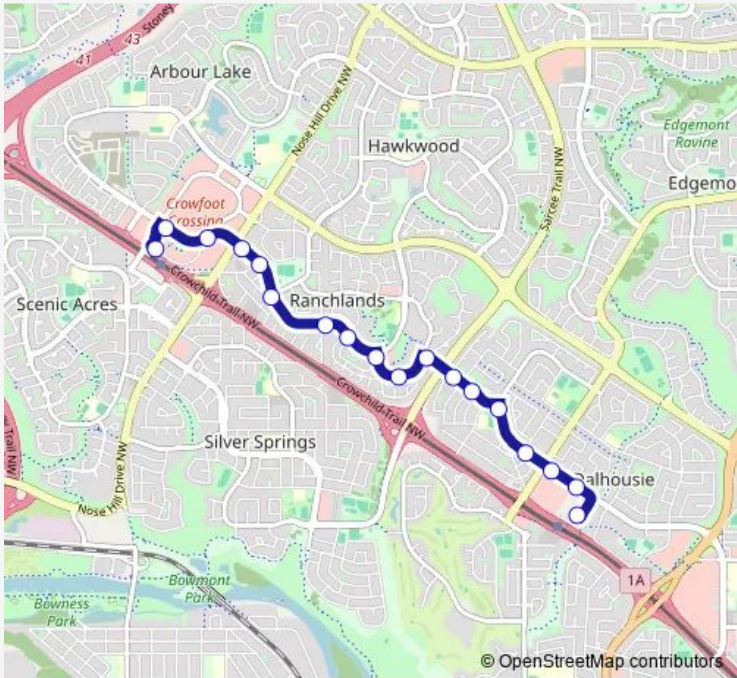

Bus 97 South Ranchlands/Scenic Acres

[Go to website](#)

Direction
 Dalhousie LRT Station Nb — Crowfoot LRT Station
 32 stops
[Open route schedule](#)

- Dalhousie LRT Station Nb
- WB Dalhousie DR @ Dalham CR Nw
- WB Dalhousie DR @ 53 ST Nw
- WB Dalhousie DR @ 54 ST Nw
- WB 66 AV NW @ Dalhousie Dr
- WB 66 AV NW @ Dalcastle Co
- WB 66 AV NW @ Dalcastle Wy
- WB Ranchview LI @ Ranch Estates DR Nw
- WB Ranchview DR @ Ranchview RD Nw
- WB Ranchlands BV @ Ranchview DR Nw
- NB Ranchlands BV @ Ranchview RD Nw
- WB Ranchlands BV @ Ranchoero RI Nw
- NB Ranchlands BV @ Ranchoero DR Nw
- WB Ranchlands BV @ Ranchlands WY Nw
- WB Crowfoot WY @ Crowfoot CR Nw
- SB Crowfoot CI @ Crowfoot WY Nw
- Crowfoot LRT Station
- SB Scurfield DR @ Scenic GD Nw
- SB Scenic Acres DR @ Scenic Acres BV Nw
- SB Scenic Acres DR @ Scenic Glen CR Nw
- SB Scenic Acres DR @ Scenic Acres GA Nw

Route schedule
 Dalhousie LRT Station Nb — Crowfoot LRT Station

Monday	05:16-23:37
Tuesday	05:16-23:37
Wednesday	05:16-23:37
Thursday	05:16-23:37
Friday	05:16-23:37
Saturday	06:00-23:26
Sunday	06:00-23:26

Route info
 Direction: Dalhousie LRT Station Nb
 Stops: 32
 Trip Duration: 0 hour 31 min

97 — South Ranchlands/Scenic Acres **BusMaps**

SB Scenic Acres DR @ Scenic Glen CR Nw

WB Scenic Acres DR@ Scimitar PT Nw

Thursday 05:30-23:22

Friday 05:30-23:22

Saturday 06:07-23:17

Sunday 06:07-23:17

Route info

Direction: Crowfoot LRT Station

Stops: 18

Trip Duration: 0 hour 15 min