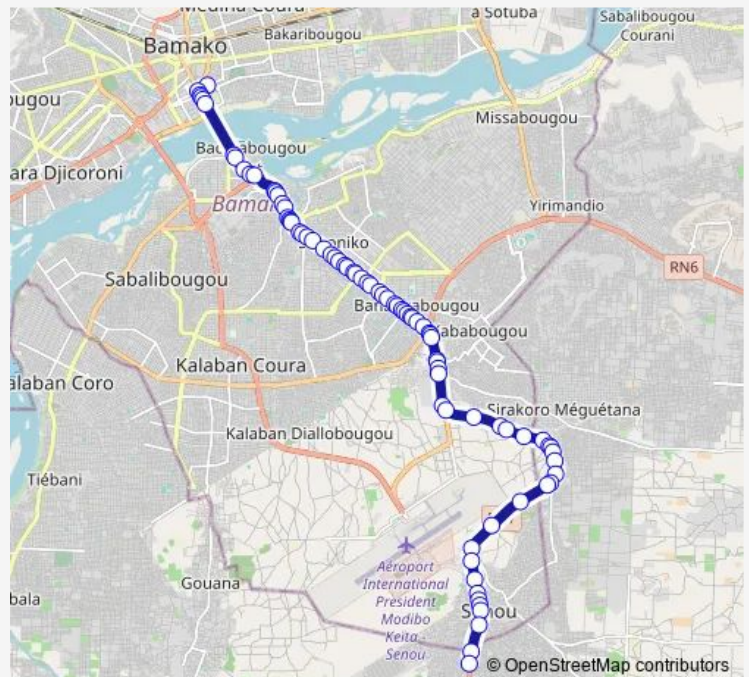

Daoudabougou Sirafara

Daoudabougou Sirafara

Niamakoro Sirafara

Route schedule

Place Coro — Arafa

Monday 07:30

Tuesday 07:30

Wednesday 07:30

Thursday 07:30

Friday 07:30

Saturday 07:30

Sunday 07:30

Route info

Direction: Place Coro

Stops: 80

Trip Duration: 1 hour 20 min

97 — Sotrama 97 : Place coro ⇌ Senou terminus

Niamokoro Sirafa

Africa Tour

Africa Tour

Arrêt Maternité

Cscom Sogoniko

Magnambougou Sirafara

Arrêt Studio Photo Numérique