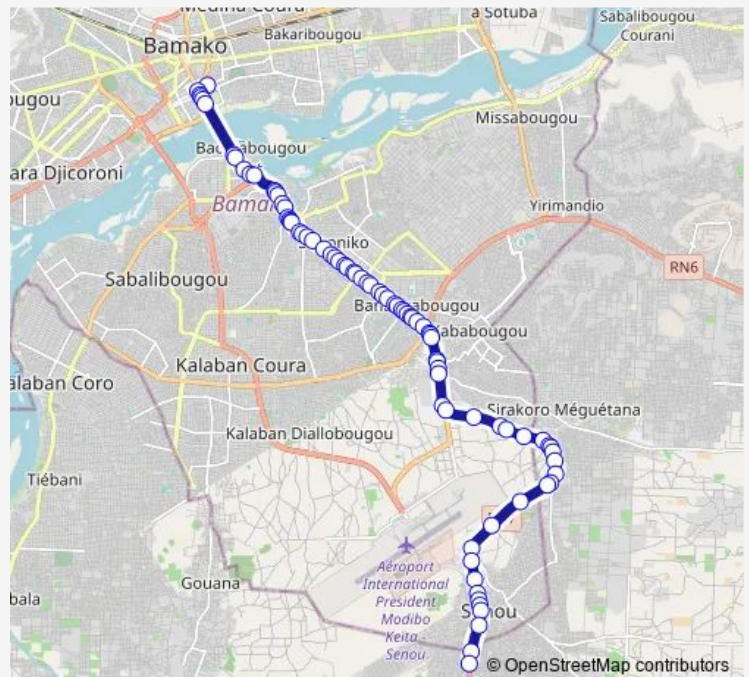

### Direction

Place Coro — Arafa

80 stops

[Open route schedule](#)

Place Coro

Station Shell

Police

Energie Da

### Route schedule

Place Coro — Arafa

Monday 07:30

Tuesday 07:30

Wednesday 07:30

Thursday 07:30

Friday 07:30

Saturday 07:30

### Route info

Direction: Place Coro

Stops: 80

Trip Duration: 1 hour 20 min

■ 97 — Sotrama 97 : Place coro ⇌ Senou terminus

Niamokoro Sirafa

Africa Tour

Africa Tour