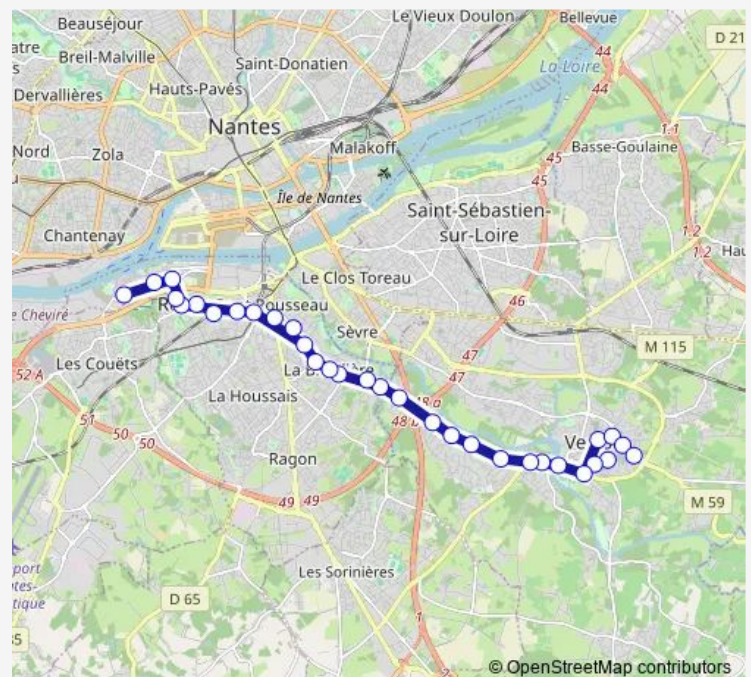

### Route schedule

Vertou — Trentemoult

Monday 06:19-21:01

Tuesday 06:19-21:00

Wednesday 06:19-21:01

Thursday 06:19-21:00

Friday 06:19-21:01

Saturday 06:31-21:05

### Route info

Direction: Vertou

Stops: 32

Trip Duration: 0 hour 30 min

97 — Vertou - Trentemoult

Jean Fraix

Félix Tableau

8 Mai