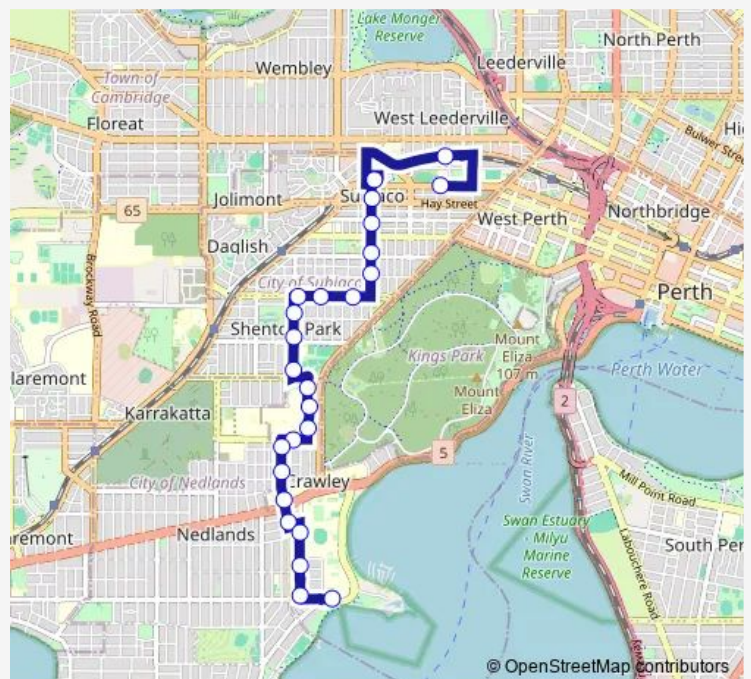

Nicholson Rd After Coolgardie St

Rokeby Rd Before Heytesbury Rd

Rokeby Rd Before Bagot Rd

Rokeby Rd Before Barker Rd

Rokeby Rd After Hay St

Route schedule

Hackett Dr After Parkway — Subiaco Square Rd Subiaco Stn

Monday 06:53-19:10

Tuesday 06:53-19:10

Wednesday 06:53-19:10

Thursday 06:53-19:10

Friday 06:53-19:10

Saturday —

Sunday —

Route info

Direction: Hackett Dr After Parkway

Stops: 22

Trip Duration: 0 hour 24 min

Subiaco Square Rd Subiaco Stn

Direction

Roberts Rd Bob Hawke College Stand 3 — Hackett Dr After Parkway

25 stops

[Open route schedule](#)

Monday 06:10-19:10

Tuesday 06:10-19:10

Wednesday 06:10-19:10

Thursday 06:10-19:10

Friday 06:10-19:10

Saturday —

Sunday —

Route info