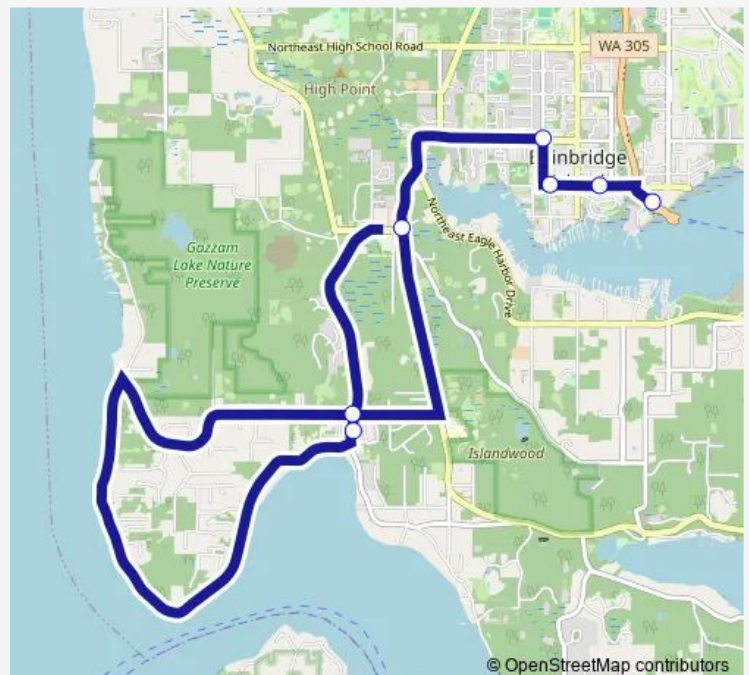

Winslow & Halls Brothers

Wyatt Way at Grow

Blakely at Bucklin

Lynwood at Baker Hill

Lynwood Center

Route schedule

Bainbridge Island Ferry Terminal — Lynwood Center

Monday 15:45-18:30

Tuesday 15:45-18:30

Wednesday 15:45-18:30

Thursday 15:45-18:30

Friday 15:45-18:30

Saturday —

Sunday —

Route info

Direction: Bainbridge Island Ferry Terminal

Stops: 7

Trip Duration: 0 hour 25 min

Direction

American Legion Park & Ride — Bainbridge Island Ferry Terminal

8 stops

[Open route schedule](#)

American Legion Park & Ride

Lynwood at Baker Hill

Lynwood Center

Blakely at Bucklin

Wyatt at Cosgrove

Winslow & Halls Brothers

Winslow Way at Town & Country Market

Bainbridge Island Ferry Terminal

Route schedule

American Legion Park & Ride — Bainbridge Island Ferry Terminal