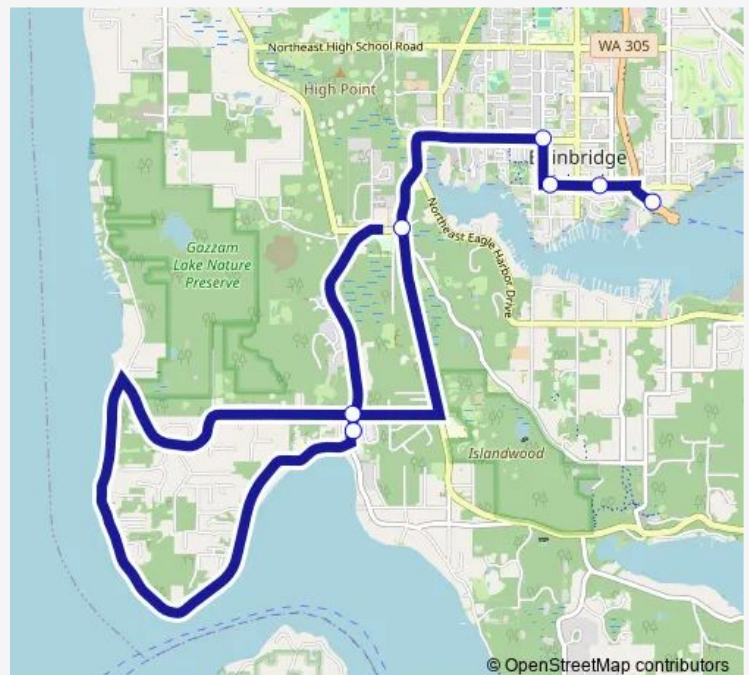

### Direction

Bainbridge Island Ferry Terminal — Lynwood Center

7 stops

[Open route schedule](#)

Bainbridge Island Ferry Terminal

Winslow Way at Ericksen (Town & Country)

Winslow & Halls Brothers

Wyatt Way at Grow

### Route schedule

Bainbridge Island Ferry Terminal — Lynwood Center

Monday 15:45-18:30

Tuesday 15:45-18:30

Wednesday 15:45-18:30

Thursday 15:45-18:30

Friday 15:45-18:30

Saturday —

### Route info

Direction: Bainbridge Island Ferry Terminal

Stops: 7

Trip Duration: 0 hour 24 min

## Route info

Direction: American Legion Park & Ride

Stops: 8

Trip Duration: 0 hour 34 min

**Direction**

Lynwood at Baker Hill — Bainbridge Island Ferry Terminal

7 stops

[Open route schedule](#)