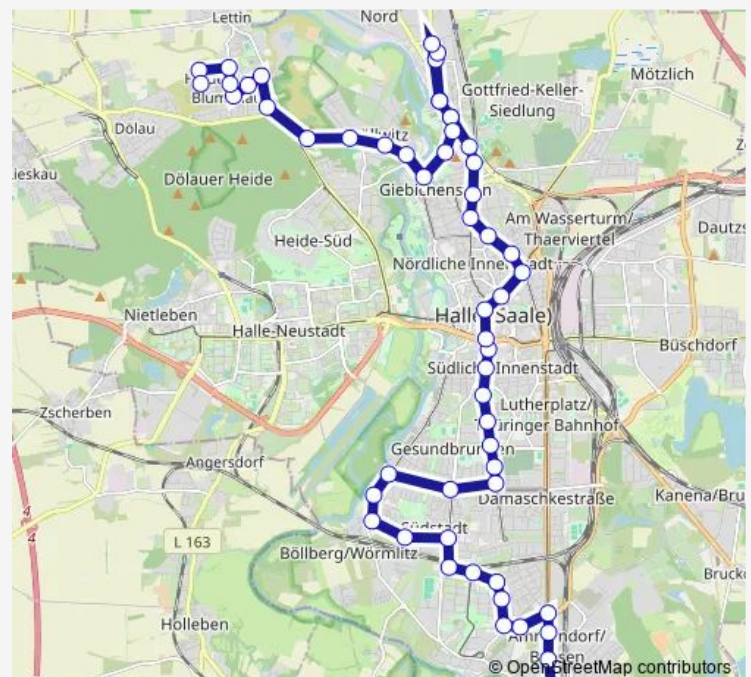

Halle (Saale), Seebener Str.

Halle (Saale), Zoo (Tram/Bus)

Halle (Saale), Kurallee

Halle (Saale), Hegelstr.

Halle (Saale), Reileck

Halle (Saale), Willy-Lohmann-Str. [A]

Halle (Saale), Lessingstr.

Halle (Saale), Am Steintor

### Route schedule

Halle (Saale), Trotha — Halle (Saale), Am Steintor

Monday 02:53

Tuesday 02:53

Wednesday 02:53

Thursday 02:53

Friday 02:53

Saturday 02:53

### Route info

Direction: Halle (Saale), Trotha

Stops: 12

Trip Duration: 0 hour 14 min

97 — Bus 97

BusMaps

## Direction

Halle (Saale), Ammendorf — Halle (Saale), Heide-Nord

56 stops

[Open route schedule](#)

Halle (Saale), Ammendorf

Halle (Saale), Florian-Geyer-Platz

Halle (Saale), Kurt-Wüsteneck-Str.

Halle (Saale), Am Sommerbad