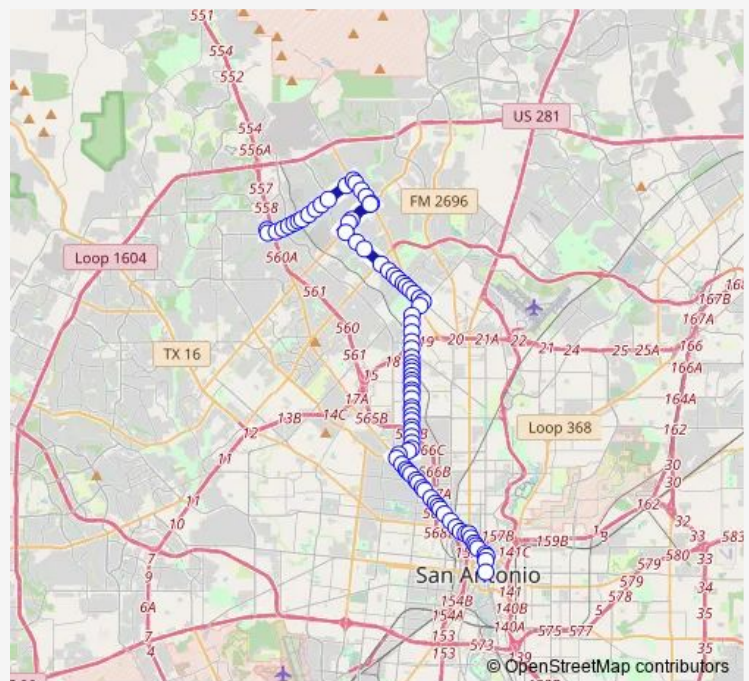

Bus 97 West Avenue

[Go to website](#)

Direction
 Silicon between Sams Club & Walmart — ST. Mary'S & Commerce

88 stops

[Open route schedule](#)

Silicon between Sams Club & Walmart

DE ZAVALA & SILICON

DE Zavala IN Front OF 5250(IH-10w)

DE Zavala & Lockhill-Selma

Dezavala & Ripple Creek

DE Zavala & N.W. Military Dr.

Military Hwy. Opposite Windmill Rd.

Military Hwy. Opposite Bent Oak

Military Hwy. Opposite Cliffside

MILITARY HWY. & HUEBNER

Huebner IN Front OF 14635

Huebner Opposite Creek Rock

Huebner & Cinnamon Oak

Route schedule

Silicon between Sams Club & Walmart — ST. Mary'S & Commerce

Monday	04:30-21:35
Tuesday	04:30-21:35
Wednesday	04:30-21:35
Thursday	04:30-21:35
Friday	04:30-21:35
Saturday	05:24-21:43
Sunday	06:19-08:47

Route info

Direction: Silicon between Sams Club & Walmart

Stops: 88

Trip Duration: 0 hour 58 min

97 — West Avenue

Lockhill-Selma & Queens Forest

Lockhill-Selma & ELM Creek

LOCK-HILL SELMA OPPOSITE GEORGE