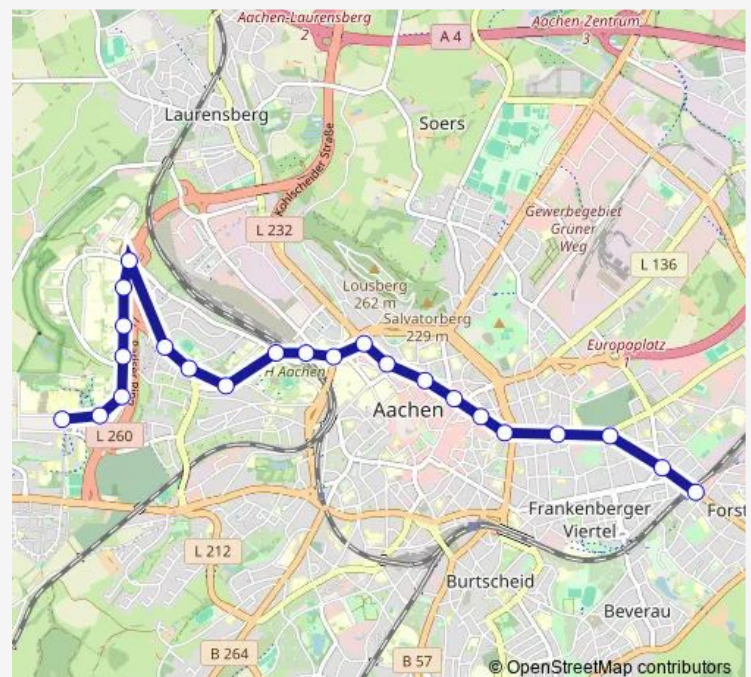

### Route schedule

Aachen, Uniklinik — Aachen, Bushof

Monday	10:12-11:45
Tuesday	10:12-11:45
Wednesday	10:12-11:45
Thursday	10:12-11:45
Friday	10:12-11:45
Saturday	—
Sunday	—

### Route info

Direction: Aachen, Uniklinik

Stops: 16

Trip Duration: 0 hour 20 min

## Direction

Aachen, Uniklinik — Aachen, Bushof

16 stops

[Open route schedule](#)

Aachen, Uniklinik

Aachen, Worringer Weg

Aachen, Wendlingweg

Aachen, Otto-Blumenthal-Straße

## Route info

Direction: Aachen, Uniklinik

Stops: 16

Trip Duration: 0 hour 20 min