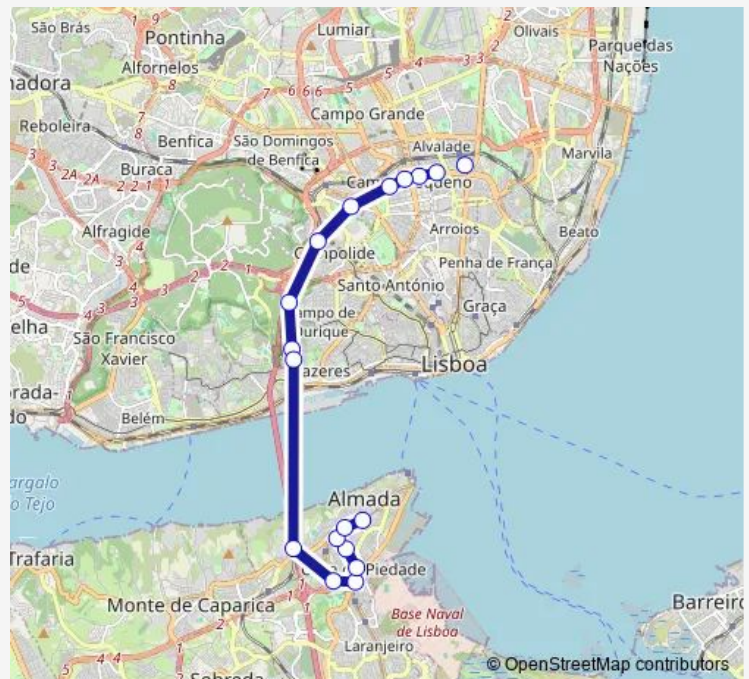

Bus 160 - Lisboa (Pça do Areeiro) - Almada (via Alcântara)

[Go to website](#)

Direction

Lisboa (Areeiro) Pça Manuel Nóbrega 8B Terminal — Almada (Pça S João Baptista) Junto Cgd

18 stops

[Open route schedule](#)

Almada (Avª D Nuno Álvares Pereira 45)

Almada (Pça S João Baptista) Junto Cgd

Route schedule

Lisboa (Areeiro) Pça Manuel Nóbrega 8B Terminal — Almada (Pça S João Baptista) Junto Cgd

Monday 07:00-21:00

Tuesday 07:00-21:00

Wednesday 07:00-21:00

Thursday 07:00-21:00

Friday 07:00-21:00

Saturday 07:00-21:30

Sunday 06:55-21:00

Route info

Direction: Lisboa (Areeiro) Pça Manuel Nóbrega 8B Terminal

Stops: 18

Trip Duration: 0 hour 40 min

160 - Lisboa (Pça do Areeiro) - Almada (via Alcântara)

Bus time schedules and route maps are available in an offline PDF at busmaps.com. Use the busmaps.com website to see live bus times, train schedule or subway schedule, and step-by-step directions for all public transit in Lisbon