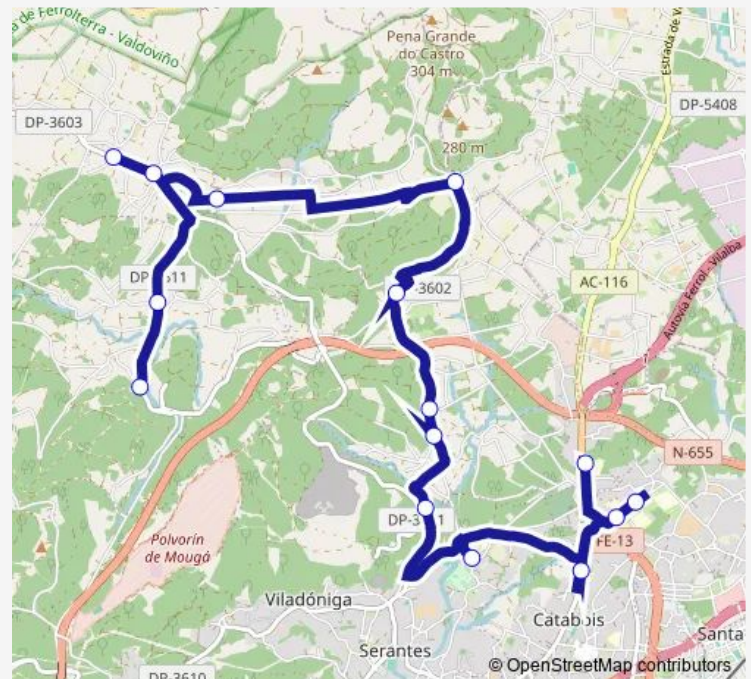

BAR Cobas-Cobas

Farmacia Cobas

Papoi 2

Confurco

Mandiá

Vilela

Bustelo-Mandia

Camiño Bustelo

Tuesday 08:04

Wednesday 08:04

Thursday 08:04

Friday 08:04

Saturday —

Sunday —

Route info

Direction: Lodeiro-Esmelle

Stops: 15

Trip Duration: 0 hour 29 min

XG642005 — Hospital Novoa Santos - Mougá Escolar

Direction

Hospital Novoa Santos — Lodeiro-Esmelle

15 stops

[Open route schedule](#)

Hospital Novoa Santos

Monday	14:29
Tuesday	15:05
Wednesday	14:29
Thursday	15:05
Friday	14:29
Saturday	—
Sunday	—

Route info

Direction: Hospital Novoa Santos

Stops: 15

Trip Duration: 0 hour 29 min

XG642005 Bus time schedules and route maps are available in an offline PDF at busmaps.com. Use the busmaps.com website to see live bus times, train schedule or subway schedule, and step-by-step directions for all public transit in Ferrol