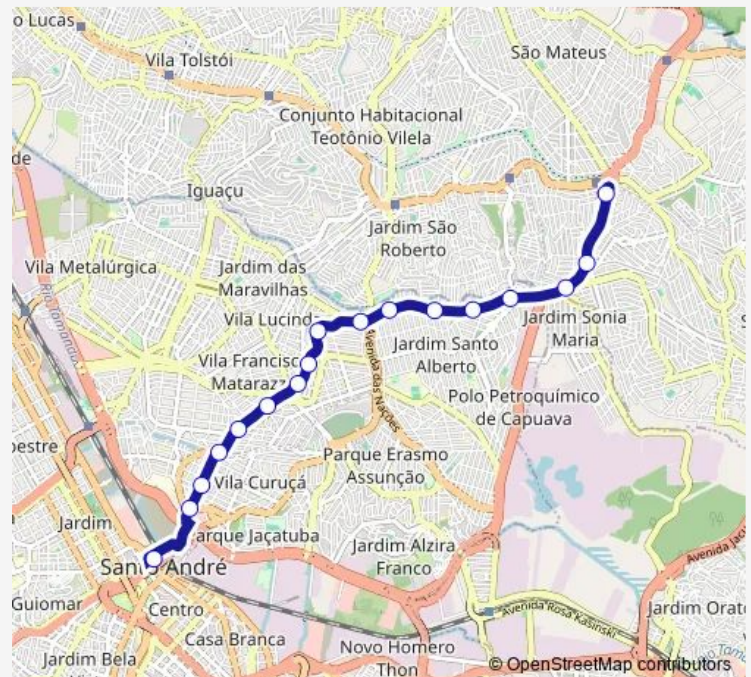

Parada Metropolitana Lituania

Parada Metropolitana Bangu

Parada Metropolitana Itamarati

Terminal Metropolitano Santo Andre Oeste

Route schedule

Terminal Metropolitano Sao Mateus — Terminal Metropolitano Santo Andre Oeste

Monday 04:00-23:35

Tuesday 04:00-23:35

Wednesday 04:00-23:35

Thursday 04:00-23:35

Friday 04:00-23:35

Saturday 05:00-23:35

Sunday —

Route info

Direction: Terminal Metropolitano Sao Mateus

Stops: 17

Trip Duration: 0 hour 25 min

Direction

Terminal Metropolitano Santo Andre Oeste — Terminal Metropolitano Sao Mateus

17 stops

[Open route schedule](#)

Terminal Metropolitano Santo Andre Oeste

Thursday 00:00-23:40

Friday 00:00-23:40

Saturday 00:00-23:30

Sunday —

Route info

Direction: Terminal Metropolitano Santo Andre Oeste

Stops: 17

Trip Duration: 0 hour 25 min