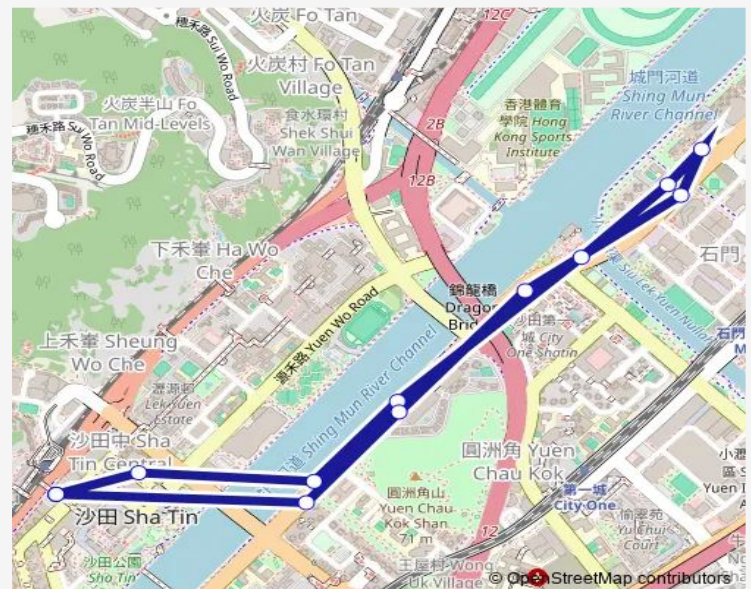

[Ctb] Belair Garden, TAI Chung KIU Road[[Kmb+Ctb] Belair Garden/
Belair Garden, TAI Chung KIU Road[[Kmb] Belair Garden[[Lwb] Belair Garden

[Ctb] City ONE Shatin, TAI Chung KIU Road[[Kmb] City ONE Shatin[[Lwb] City ONE Shatin

[Kmb] Ravana Garden

[Kmb] Garden Vista

[Ctb] Heung YEE KUK NEW Territories Building, TAI Chung KIU Road[[Kmb+Ctb] Shek MUN BBI - Heung YEE KUK Building/
Heung YEE KUK NEW Territories Building, TAI Chung KIU Road[[Kmb] Shek MUN BBI - Heung YEE KUK Building[[Lwb] Shek MUN BBI - Heung YEE KUK Building

[Ctb] Block 13 City ONE Shatin, TAI Chung KIU Road[[Kmb+Ctb] City ONE Shatin/
Block 13 City ONE Shatin, TAI Chung KIU Road[[Kmb] City ONE Shatin[[Lwb] City ONE Shatin

Route schedule

[Ctb] SHA TIN Central[[Kmb+Ctb] Shatin Central BUS Terminus/
Sha TIN Central[[Kmb] Shatin Central BUS Terminus[[Lwb] SHA TIN Central B/T — [Ctb] SHA TIN Central[[Kmb+Ctb] Shatin Central BUS Terminus/
Sha TIN Central[[Kmb] Shatin Central BUS Terminus[[Lwb] SHA TIN Central B/T

Monday	06:00-20:00
Tuesday	06:00-20:00
Wednesday	06:00-20:00
Thursday	06:00-20:00
Friday	06:00-20:00
Saturday	06:00-22:00
Sunday	06:00-22:00

Route info

Direction: [Ctb] SHA TIN Central[[Kmb+Ctb] Shatin Central BUS Terminus/
Sha TIN Central[[Kmb] Shatin Central BUS Terminus[[Lwb] SHA TIN Central B/T

Stops: 12

Trip Duration: 0 hour 12 min