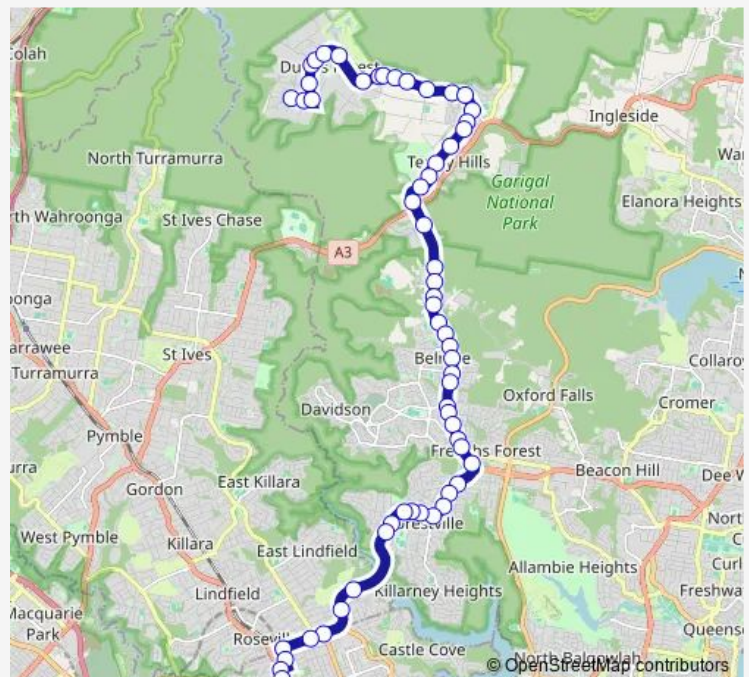

Booralie Rd After Echunga Rd

Booralie Rd At Kulgoa Cres

Booralie Rd At Booligal Rd

96 Booralie Rd

Booralie Rd Opp Kallaroo Rd

Booralie Rd At Burraga Av

Terrey Hills Nursing Home, Booralie Rd

Myoora Rd At Booralie Rd

Myoora Rd Opp Terrigal Rd

Myoora Rd Opp Terrey Hills Public School

Myoora Rd Opp German International School Sydney

Myoora Rd After Aumuna Rd

**Route schedule**

Wyong Rd At Birramal Rd — Chatswood Station, Stand C

Monday 06:30-18:30

Tuesday 06:30-18:30

Wednesday 06:30-18:30

Thursday 06:30-18:30

Friday 06:30-18:30

Saturday 07:30-19:30

Sunday 07:30-19:30

**Route info**

Direction: Wyong Rd At Birramal Rd

Stops: 60

Trip Duration: 0 hour 54 min

284 — Chatswood to Terrey Hills and Duffys Forest

22 Myoora Rd

Myoora Rd Opp Forestville Montessori School

Myoora Rd Before Mona Vale Rd