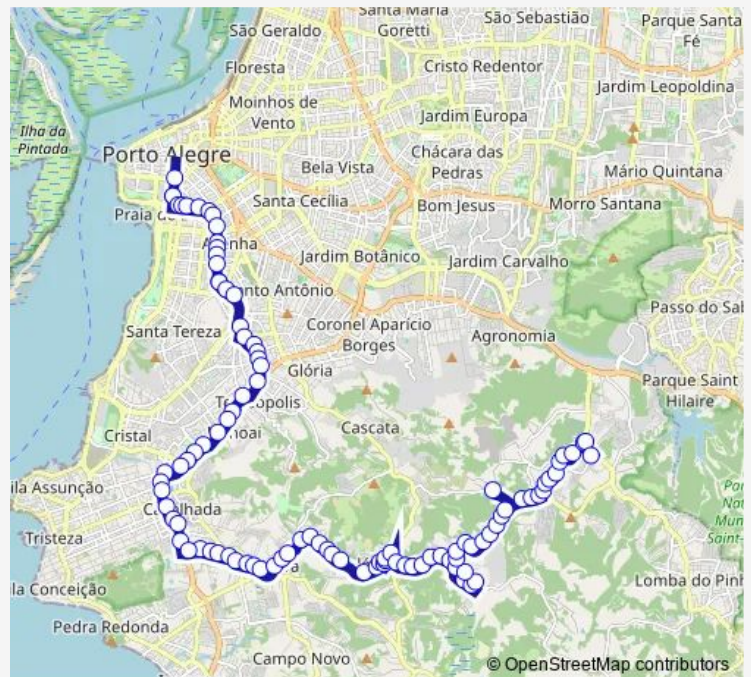

Saturday 19:05-21:30

Sunday 19:05-21:00

Route info

Direction: Santo Dias DA Silva 235

Stops: 104

Trip Duration: 1 hour 0 min

284 — Belem Velho (S.Francisco) / Rincao / Betao

Afonso Lourenco Mariante 2800